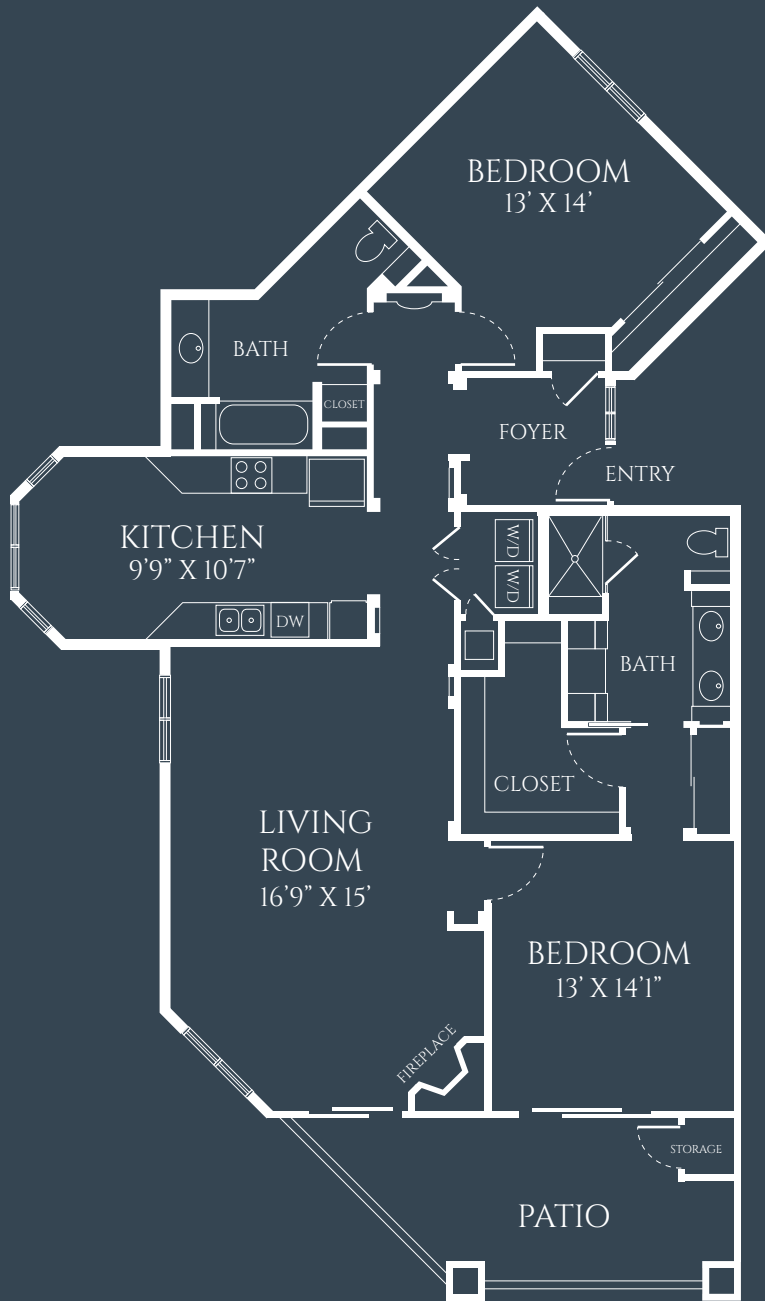

# Monarch

**TWO BEDROOM**  
STARTING AT 1,591 SQ. FT.

Floor plans are not to scale and are shown for comparative purposes only. Actual condominium plans and balcony/patio sizes may vary. The accuracy of square footage is deemed reliable but not guaranteed and should be independently verified through personal inspection.

**SEA BLUFFS**  
IVY SIGNATURE LIVING