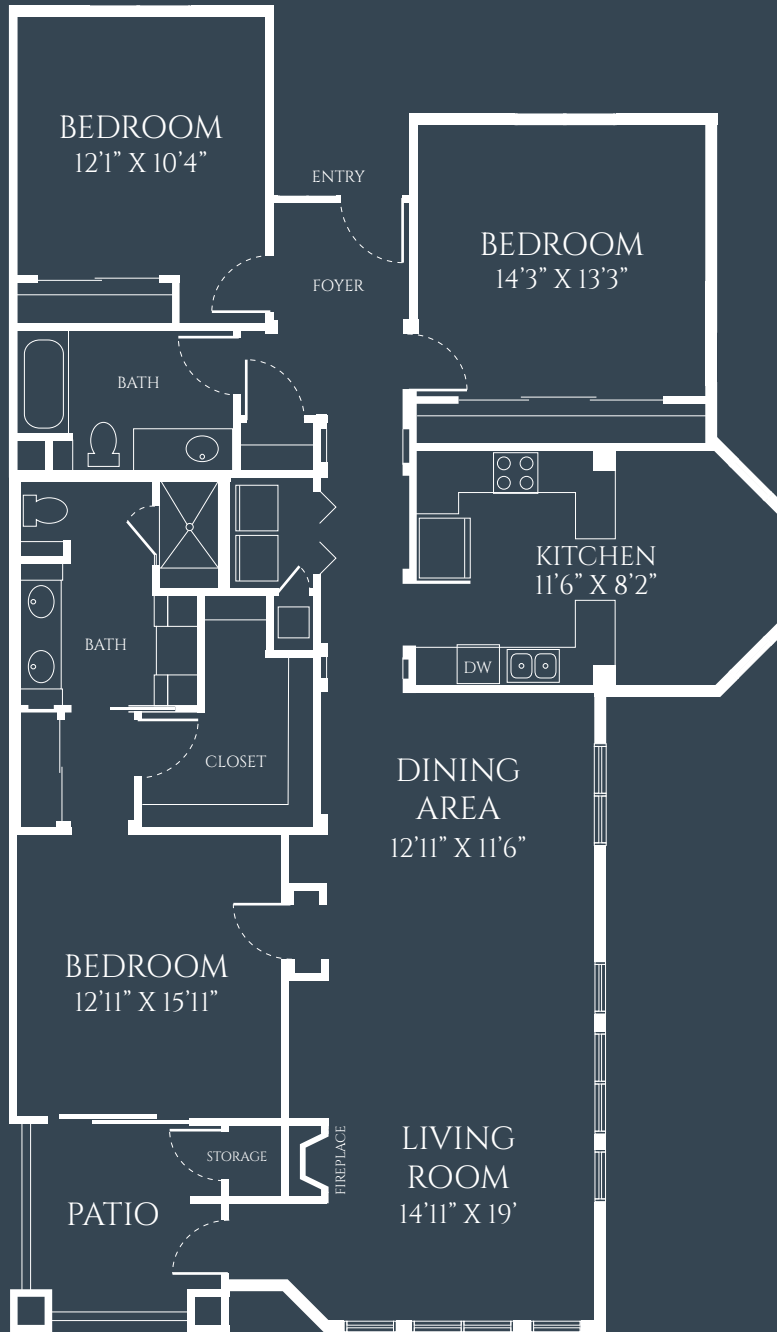

Onofre

THREE BEDROOM STARTING AT 1,888 SQ. FT.

Floor plans are not to scale and are shown for comparative purposes only. Actual condominium plans and balcony/patio sizes may vary. The accuracy of square footage is deemed reliable but not guaranteed and should be independently verified through personal inspection.