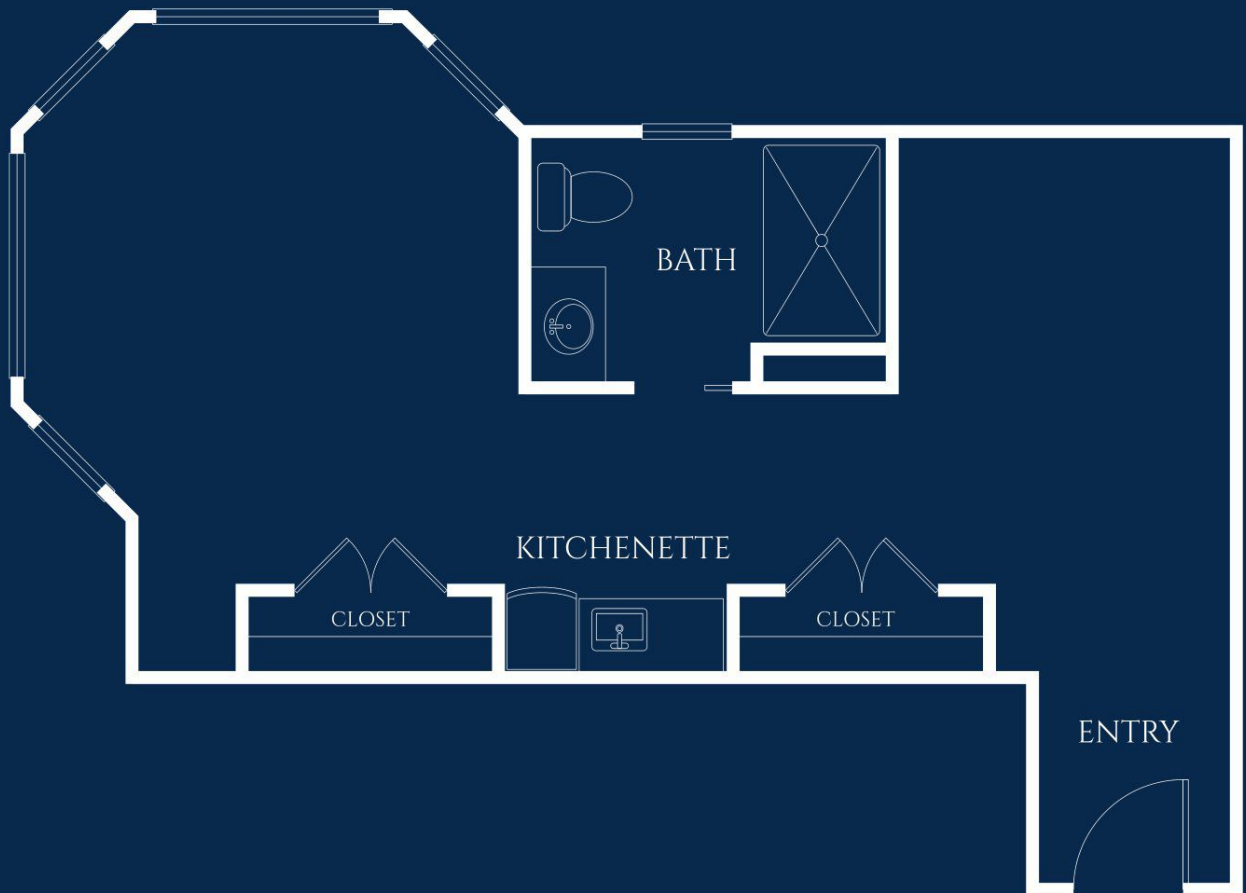

Aster Suite

EVERGREEN MEMORY CARE

OPEN ONE BEDROOM

STARTING AT 409 SQ. FT.

Floor plan style and size may vary.

IVY PARK
at Seal Beach