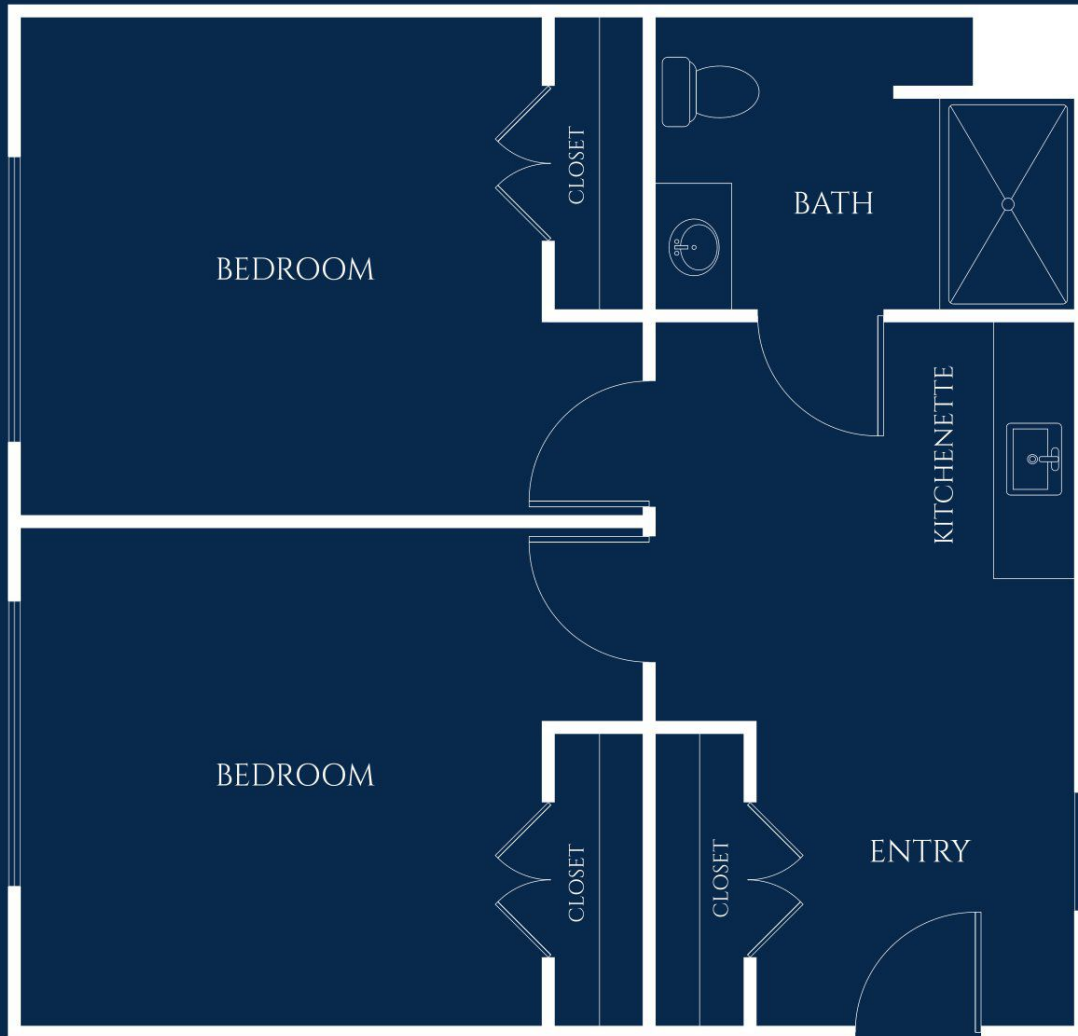

Olive

EVERGREEN MEMORY CARE

COMPANION SUITE

STARTING AT 531 SQ. FT.

Floor plan style and size may vary.

IVY PARK
at Seal Beach