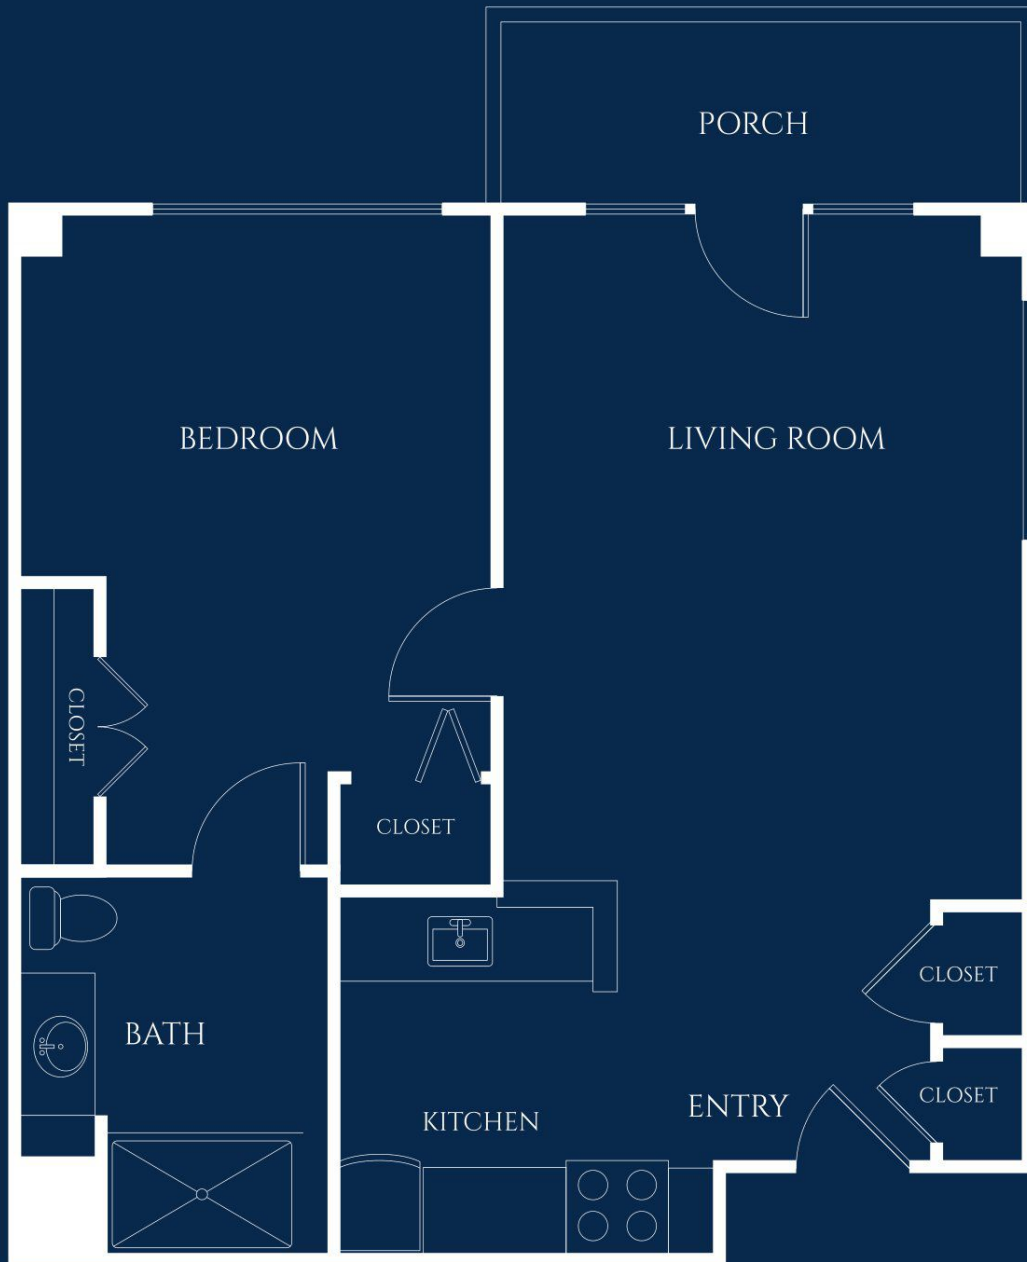

Dahlia

ONE BEDROOM

STARTING AT 523 SQ. FT.

Floor plan style and size may vary.

IVY PARK
at Seal Beach