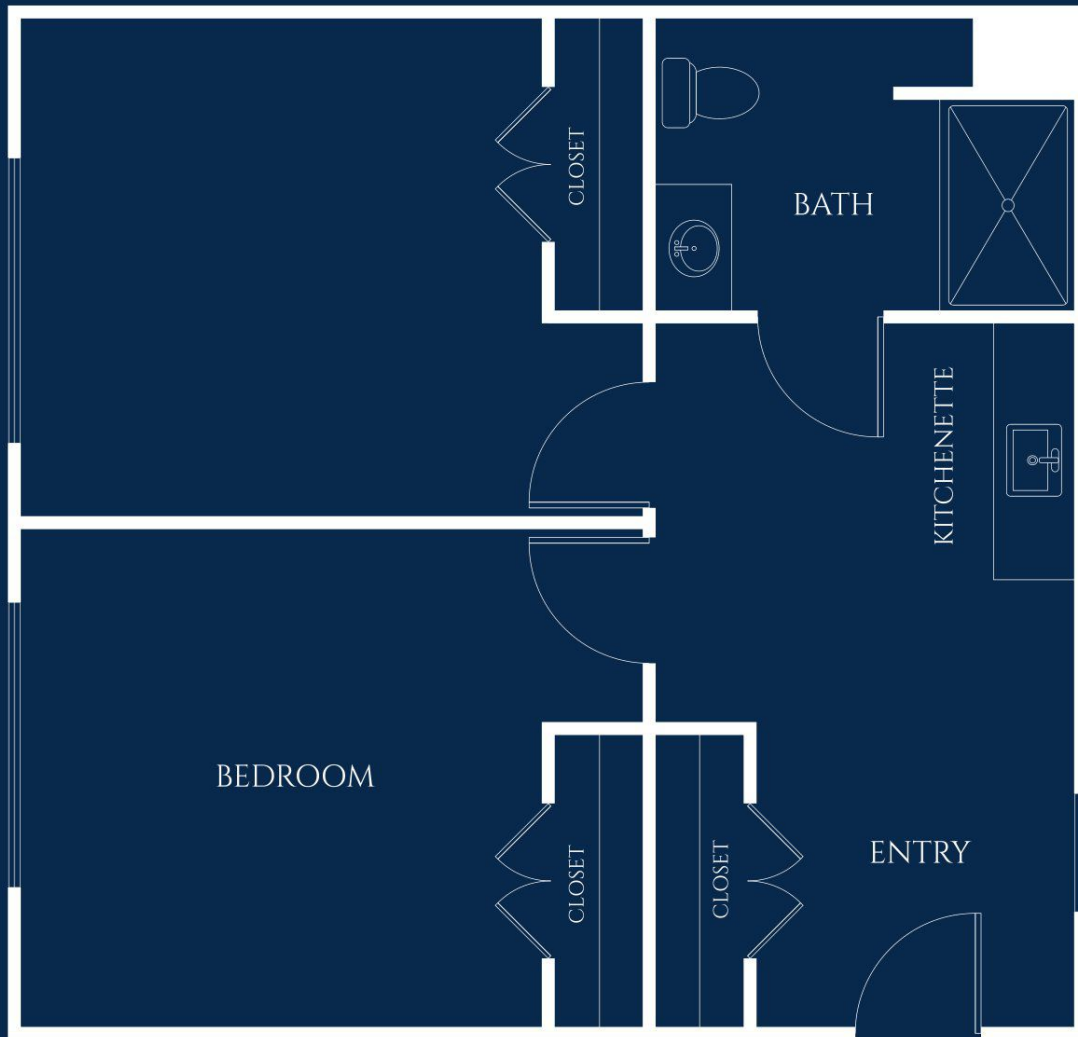

Wisteria

TWO ROOM SUITE
STARTING AT 573 SQ. FT.

Floor plan style and size may vary.

IVY PARK
at Seal Beach