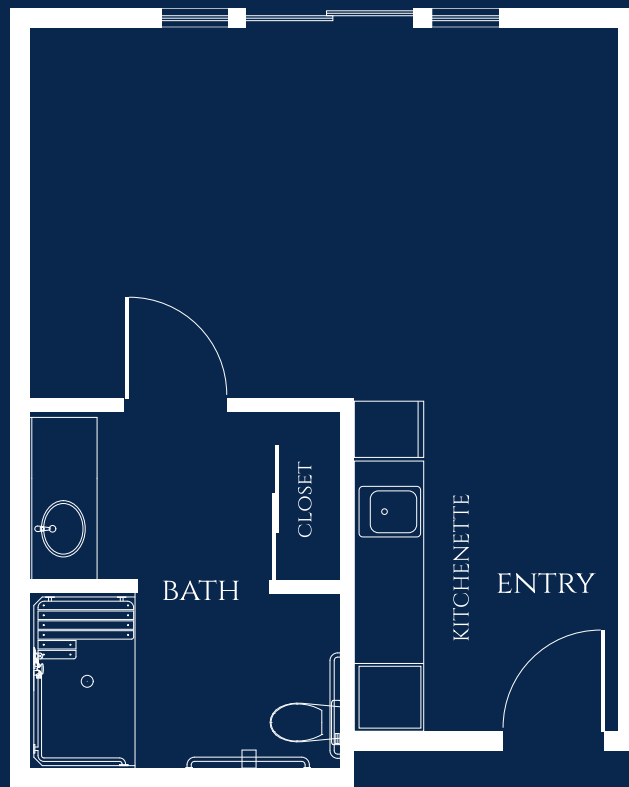

Freesia

PRIVATE STUDIO

STARTING AT 366 SQ. FT.

1/4" = 1'0"
All plans and dimensions are approximate.

IVY PARK
at Seven Oaks