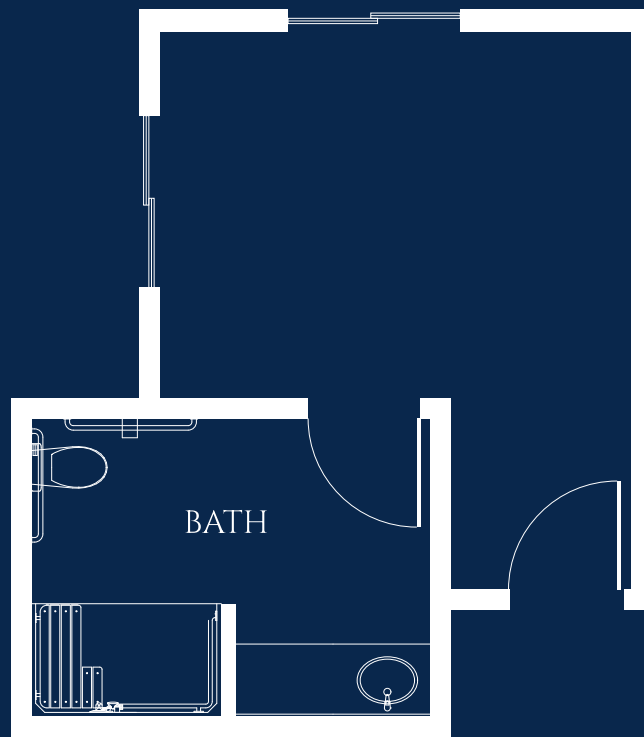

Aster Suite

EVERGREEN MEMORY CARE

PRIVATE STUDIO

STARTING AT 217 SQ. FT.

1/4" = 1'0"
All plans and dimensions are approximate.

IVY PARK
at Seven Oaks