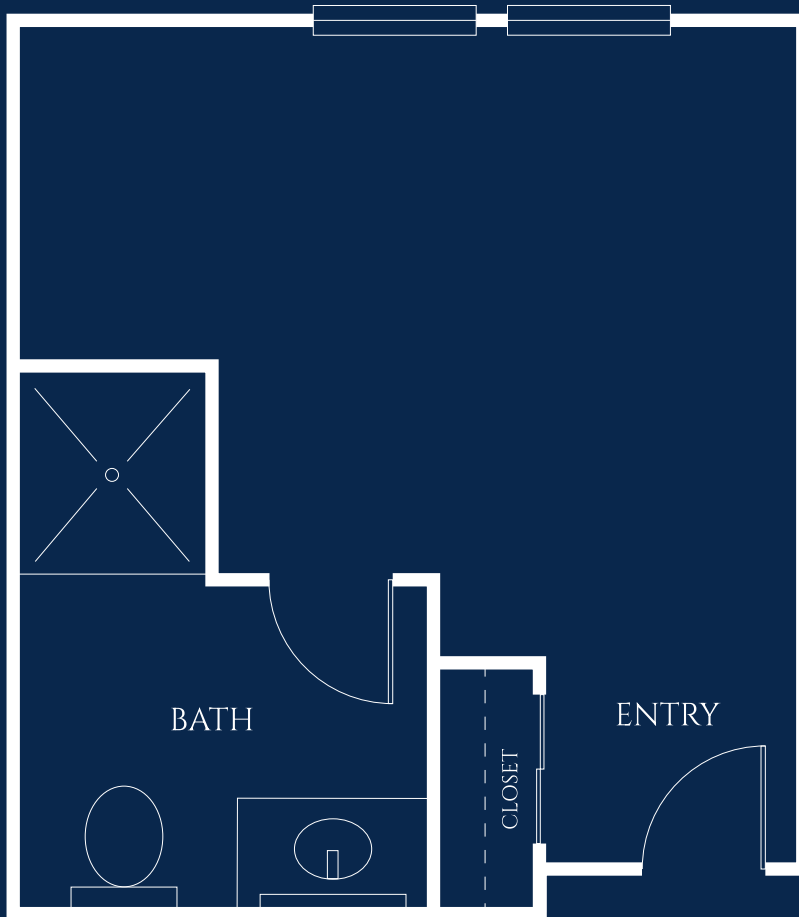

# *Freesia*

## PRIVATE STUDIO

STARTING AT 304 SQ. FT.

**IVY PARK**  
*at Simi Valley*