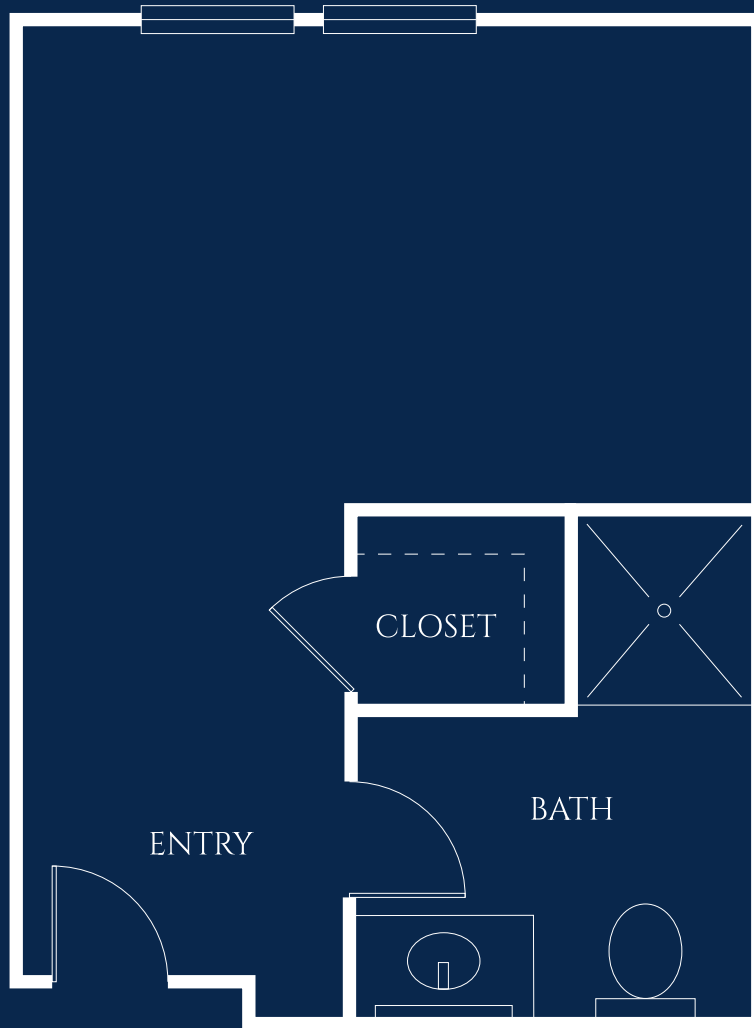

Freesia Suite

STUDIO SUITE

STARTING AT 365 SQ. FT.

IVY PARK
at Simi Valley