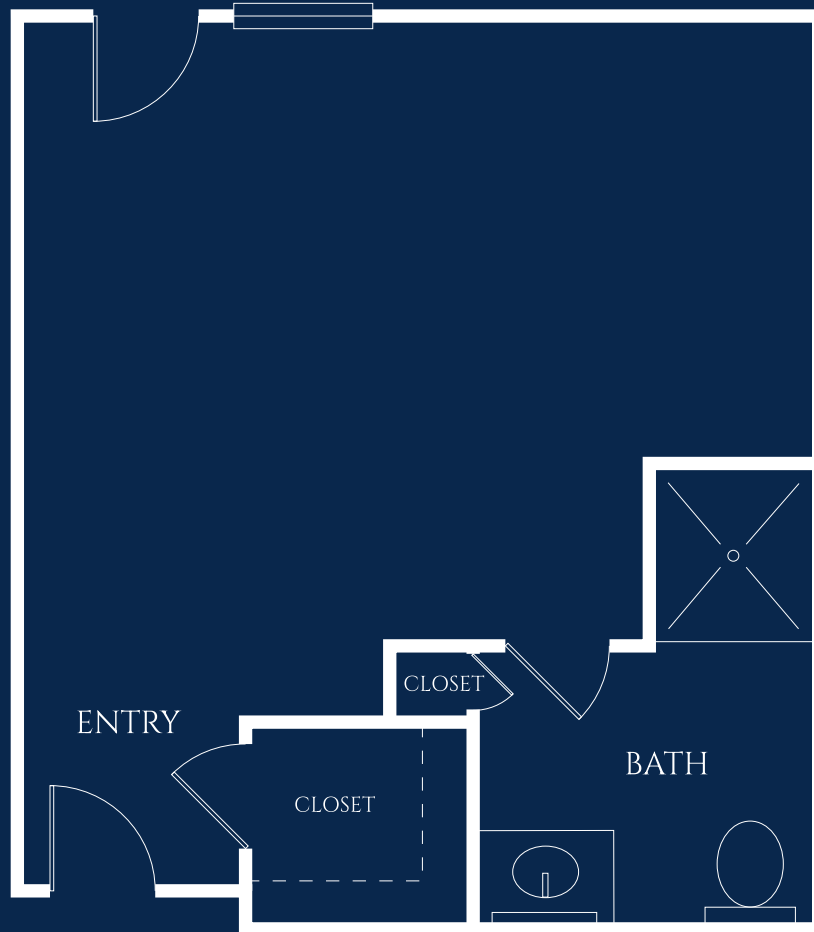

Poppy

DELUXE STUDIO

STARTING AT 444 SQ. FT.

IVY PARK
at Simi Valley