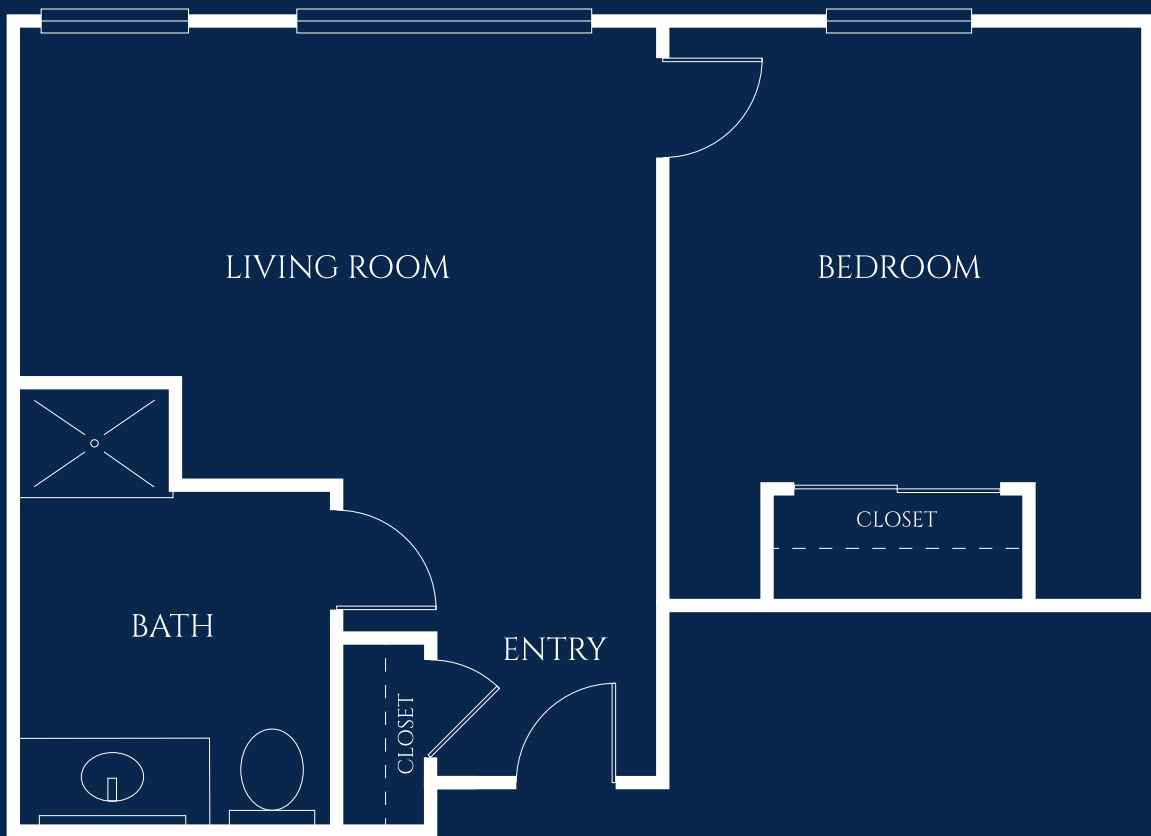

Dahlia

ONE BEDROOM

STARTING AT 467 SQ. FT.

IVY PARK
at Simi Valley