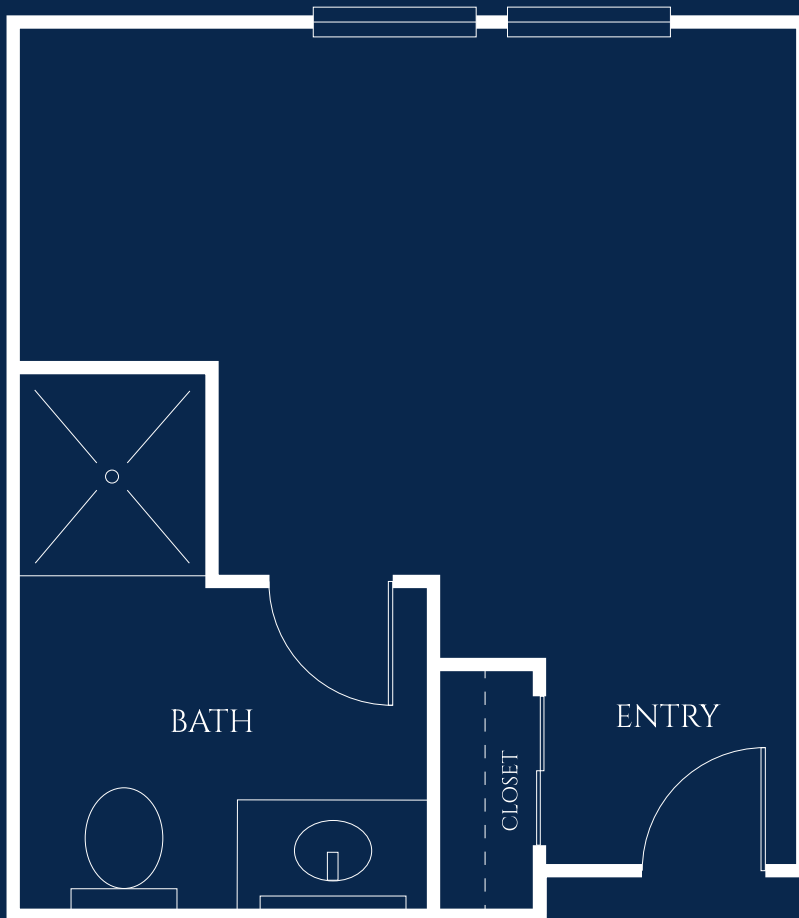

Aster

EVERGREEN MEMORY CARE

PRIVATE STUDIO

STARTING AT 304 SQ. FT.

IVY PARK
at Simi Valley