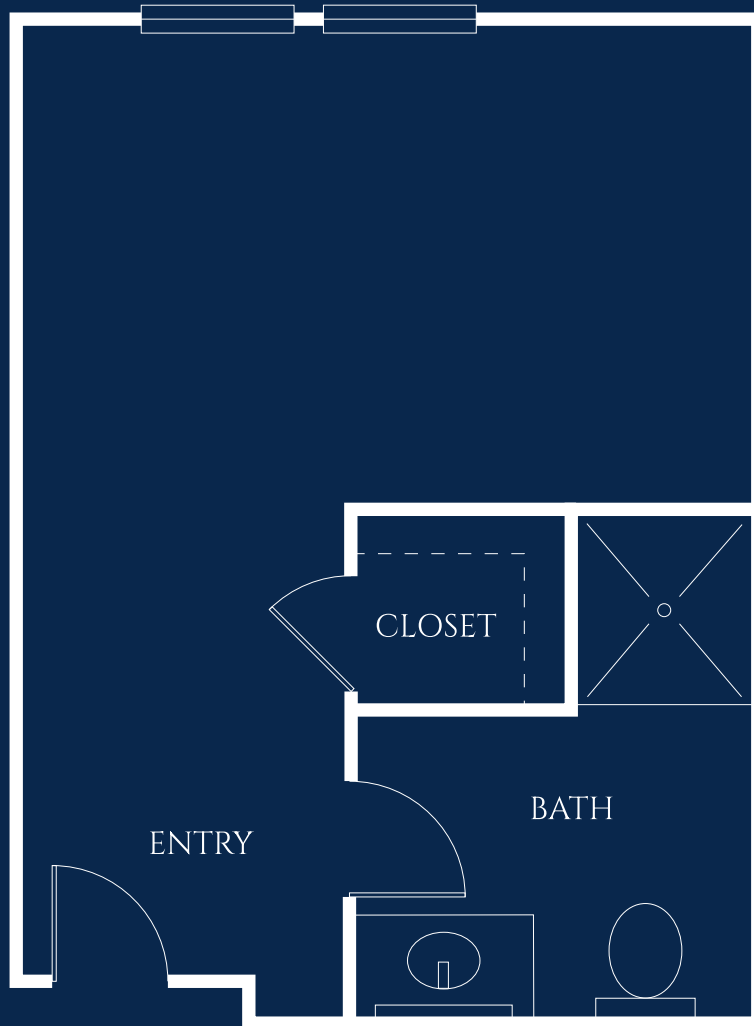

Juniper

EVERGREEN MEMORY CARE

COMPANION SUITE
STARTING AT 365 SQ. FT.

IVY PARK
at Simi Valley