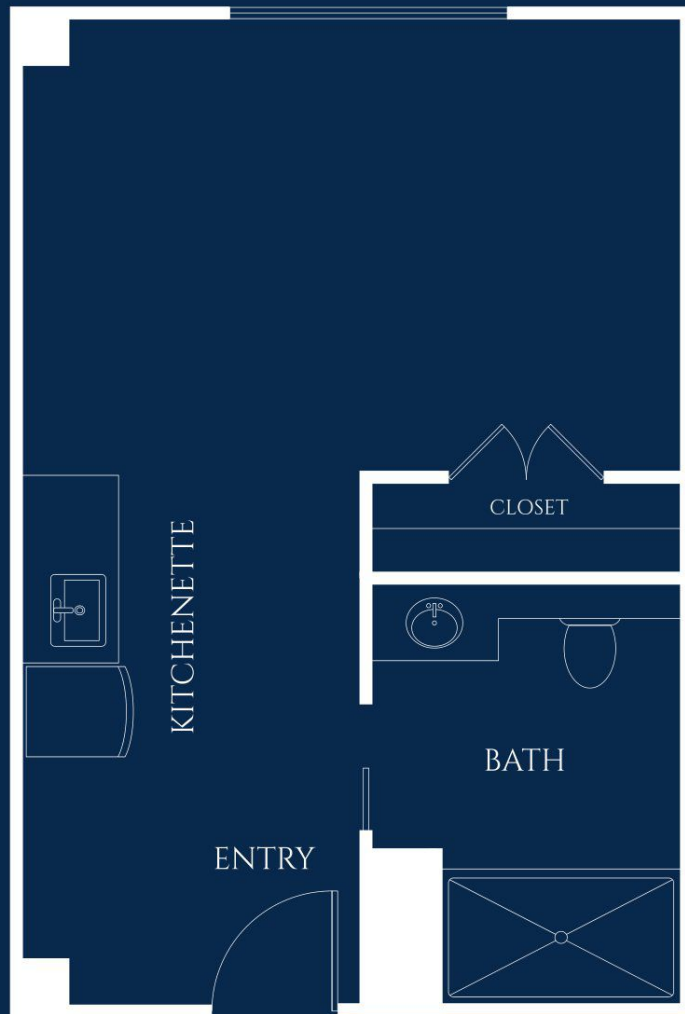

Aster

EVERGREEN MEMORY CARE

PRIVATE STUDIO

STARTING AT 303 SQ. FT.

Floor plan style and size may vary.

IVY PARK
at Studio City