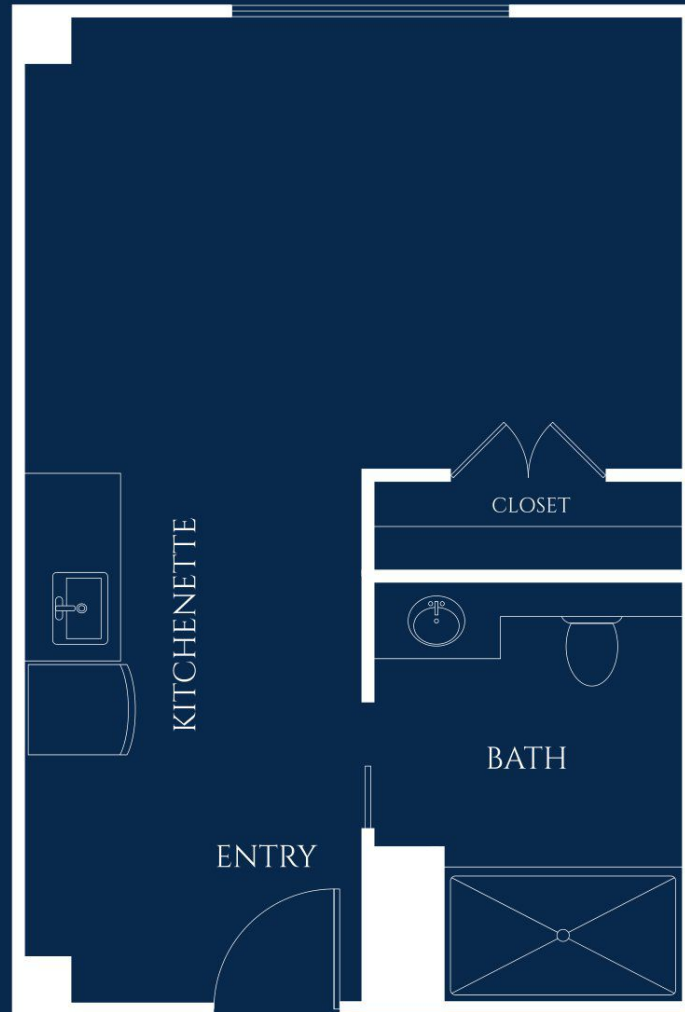

Aster Suite

EVERGREEN MEMORY CARE

PRIVATE STUDIO

STARTING AT 418 SQ. FT.

Floor plan style and size may vary.

IVY PARK
at Studio City