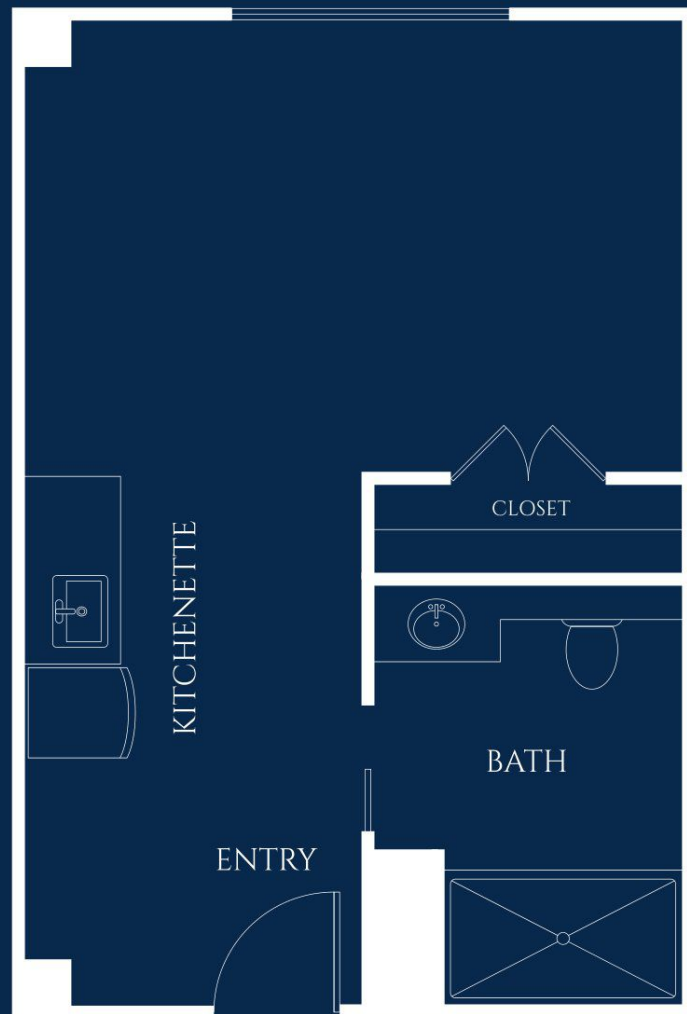

Freesia

STUDIO

STARTING AT 306 SQ. FT.

Floor plan style and size may vary.

IVY PARK
at Studio City