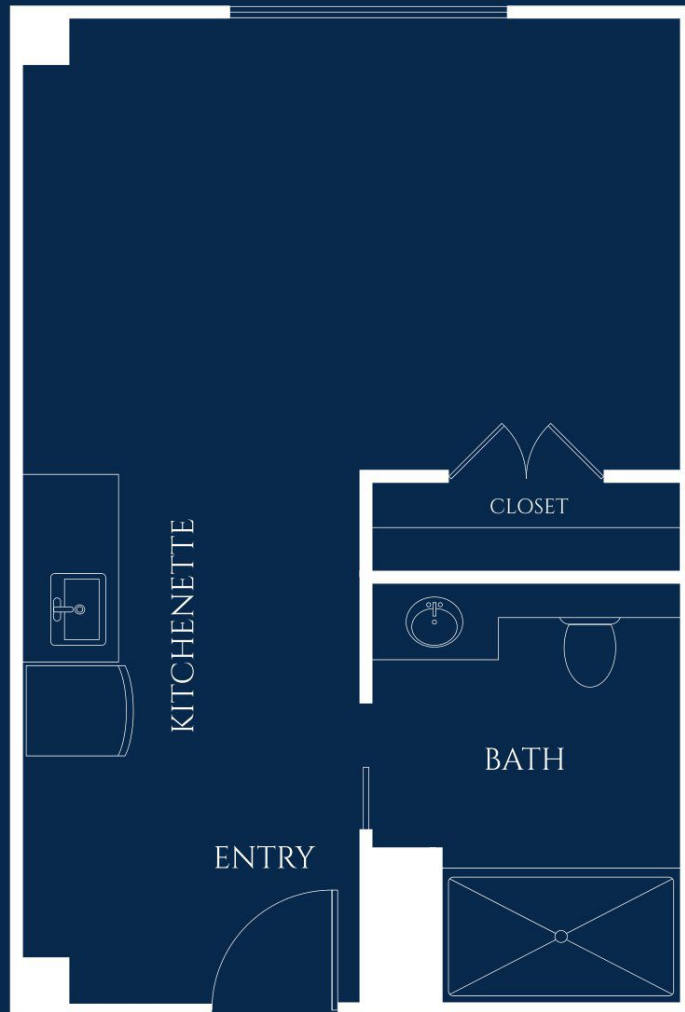

Freesia Suite

STUDIO

STARTING AT 413 SQ. FT.

Floor plan style and size may vary.

IVY PARK
at Studio City