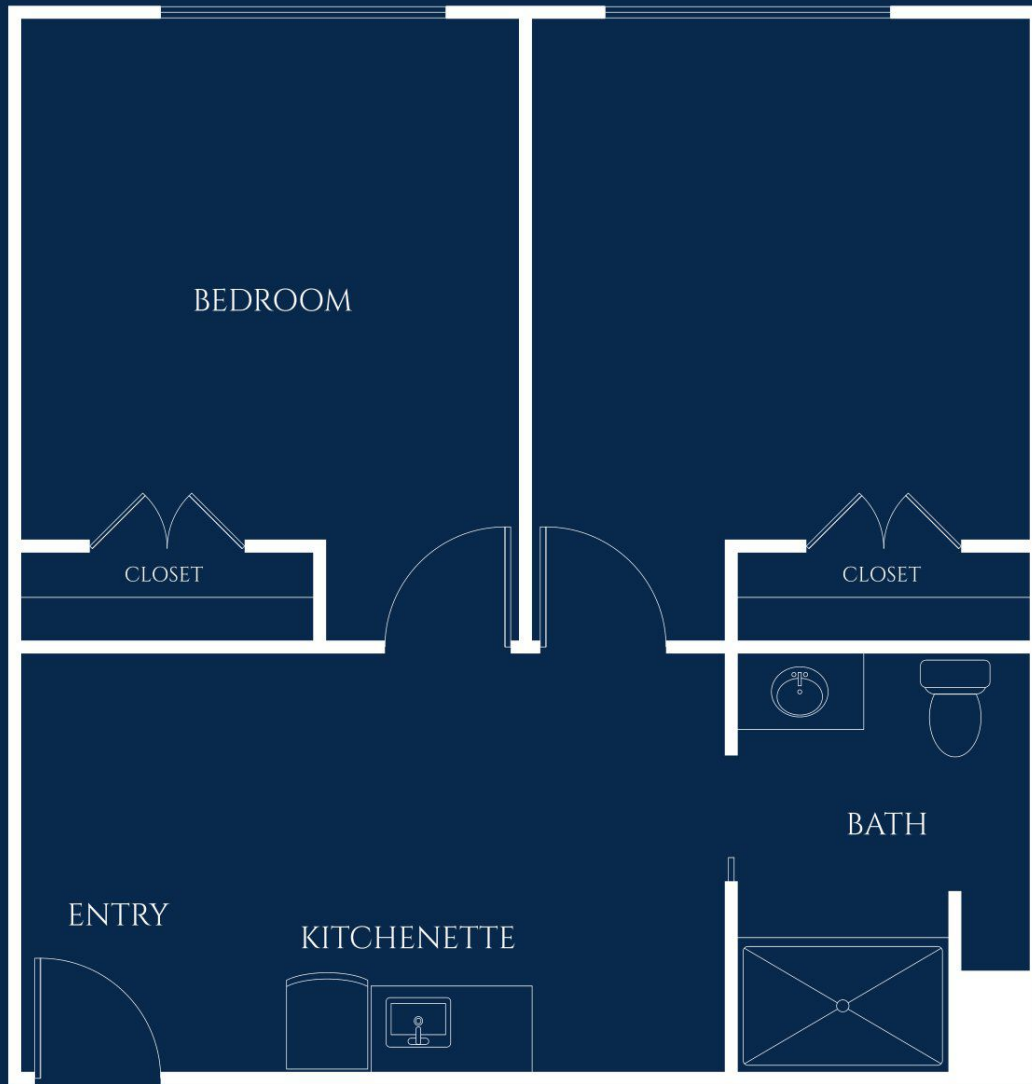

Wisteria

TWO ROOM SUITE
STARTING AT 573 SQ. FT.

Floor plan style and size may vary.

IVY PARK
at Studio City