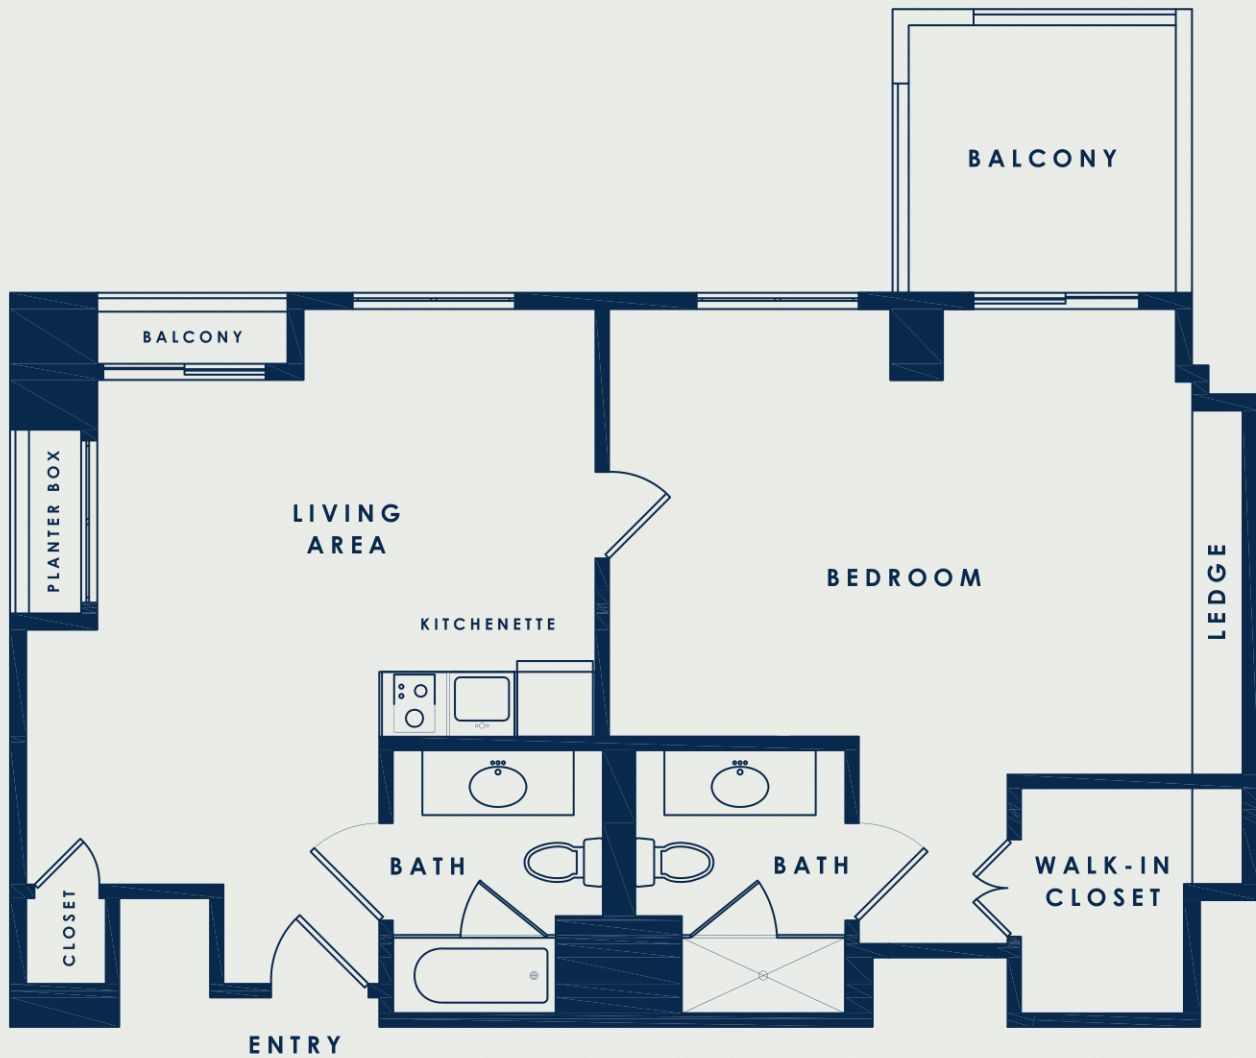

CHESTNUT

One Bedroom

STARTING AT 724 SQ. FT.

THE CARLISLE

Floor plans are not to scale and are shown for comparative purposes only. Actual condominium plans and balcony/patio sizes may vary. The accuracy of square footage is deemed reliable but not guaranteed and should be independently verified through personal inspection.

THE CARLISLE
IVY SIGNATURE LIVING