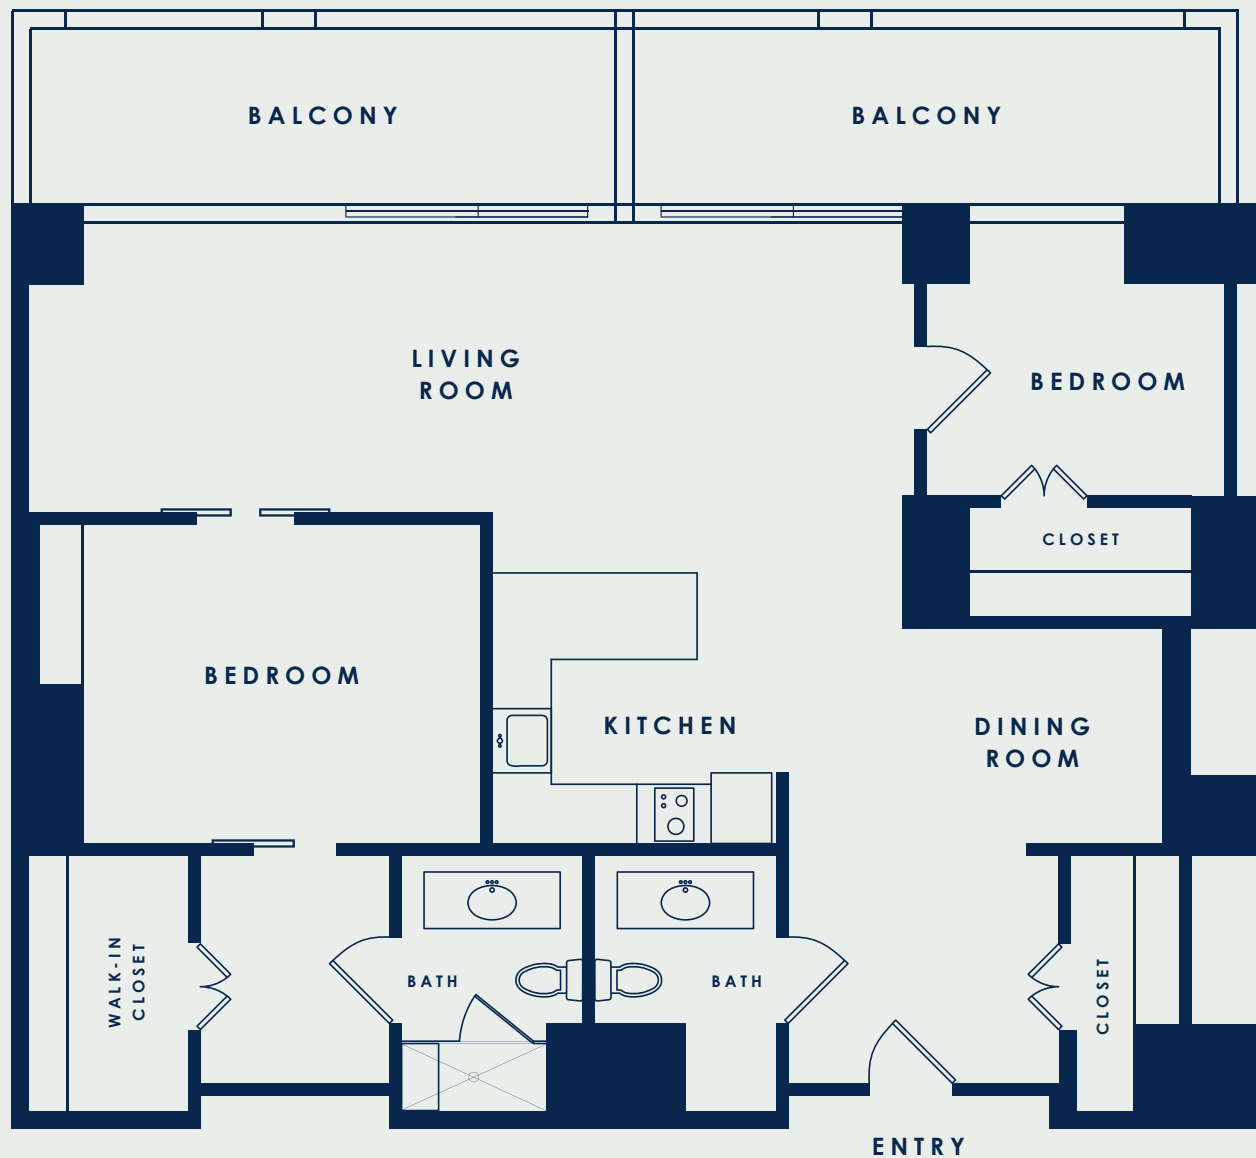

## Two Bedroom

STARTING AT 1063 SQ. FT.

THE CARLISLE

Floor plans are not to scale and are shown for comparative purposes only. Actual condominium plans and balcony/patio sizes may vary. The accuracy of square footage is deemed reliable but not guaranteed and should be independently verified through personal inspection.

THE CARLISLE  
IVY SIGNATURE LIVING