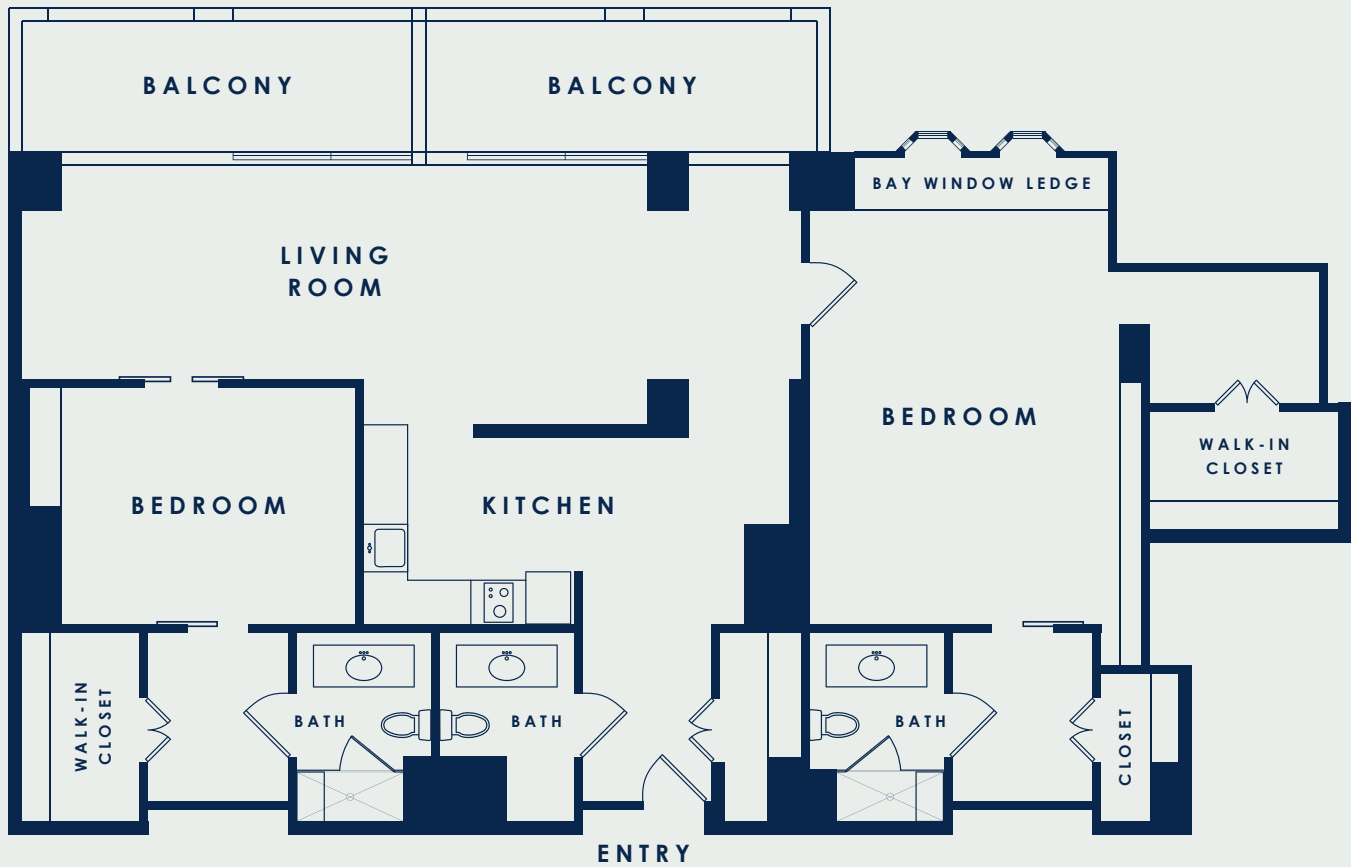

FRANKLIN

Two Bedroom

STARTING AT 1607 SQ. FT.

THE CARLISLE

Floor plans are not to scale and are shown for comparative purposes only. Actual condominium plans and balcony/patio sizes may vary. The accuracy of square footage is deemed reliable but not guaranteed and should be independently verified through personal inspection.

THE CARLISLE
IVY SIGNATURE LIVING