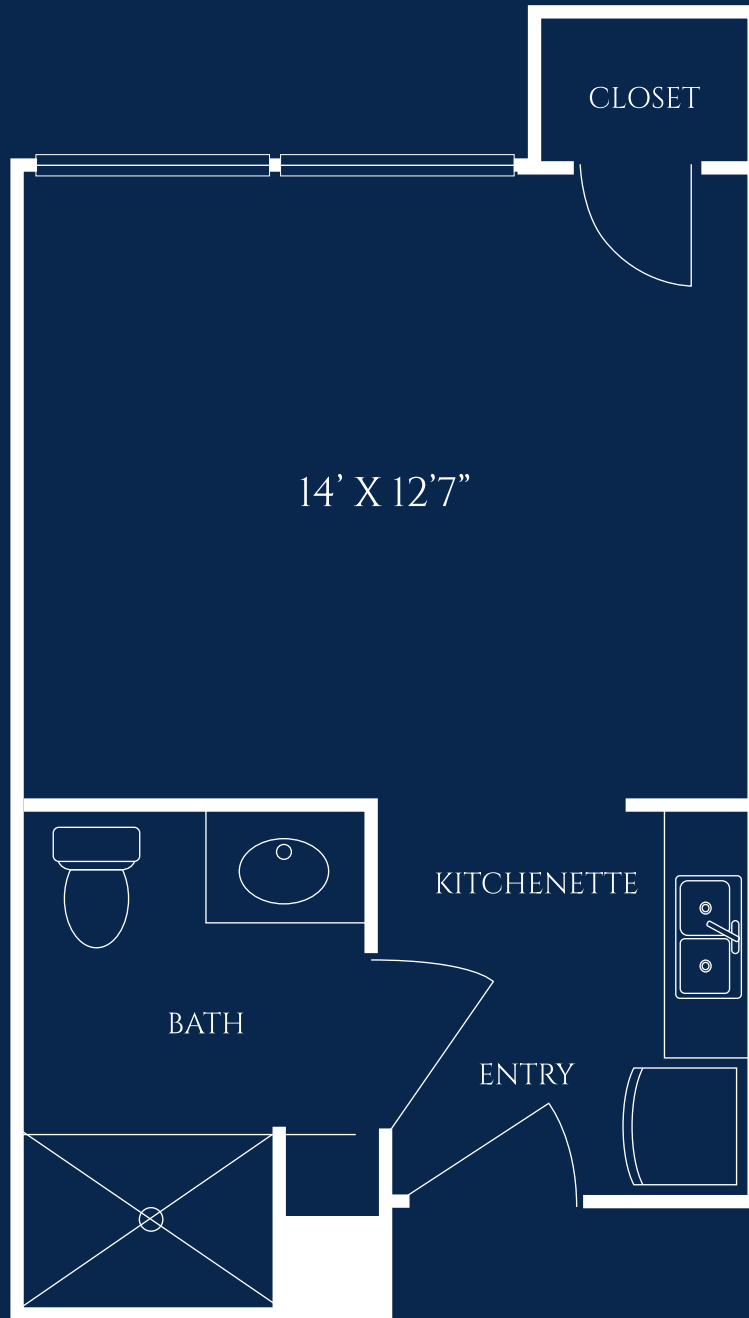

Freesia

STUDIO

STARTING AT 227 SQ. FT.

Floor plans are not to scale and are shown for comparative purposes only. Actual condominium plans and balcony/patio sizes may vary. The accuracy of square footage is deemed reliable but not guaranteed and should be independently verified through personal inspection.

THE CARLOTTA
IVY SIGNATURE LIVING