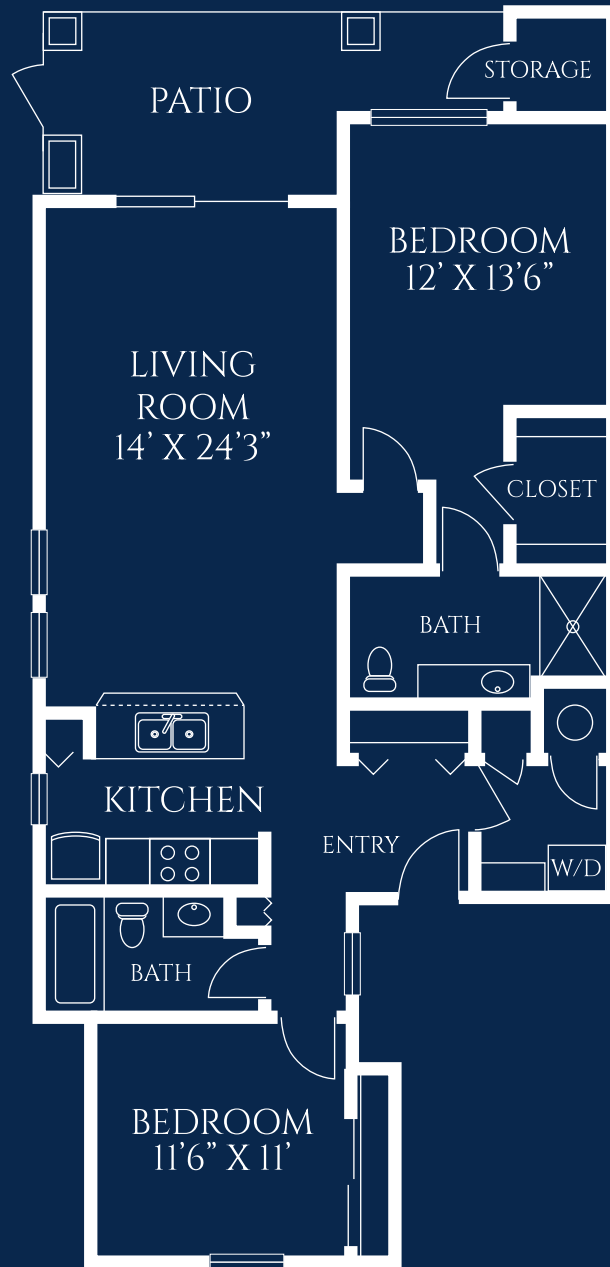

Hibiscus

TWO BEDROOM CASITA
STARTING AT 1200 SQ. FT.

Floor plans are not to scale and are shown for comparative purposes only. Actual condominium plans and balcony/patio sizes may vary. The accuracy of square footage is deemed reliable but not guaranteed and should be independently verified through personal inspection.

THE CARLOTTA
IVY SIGNATURE LIVING