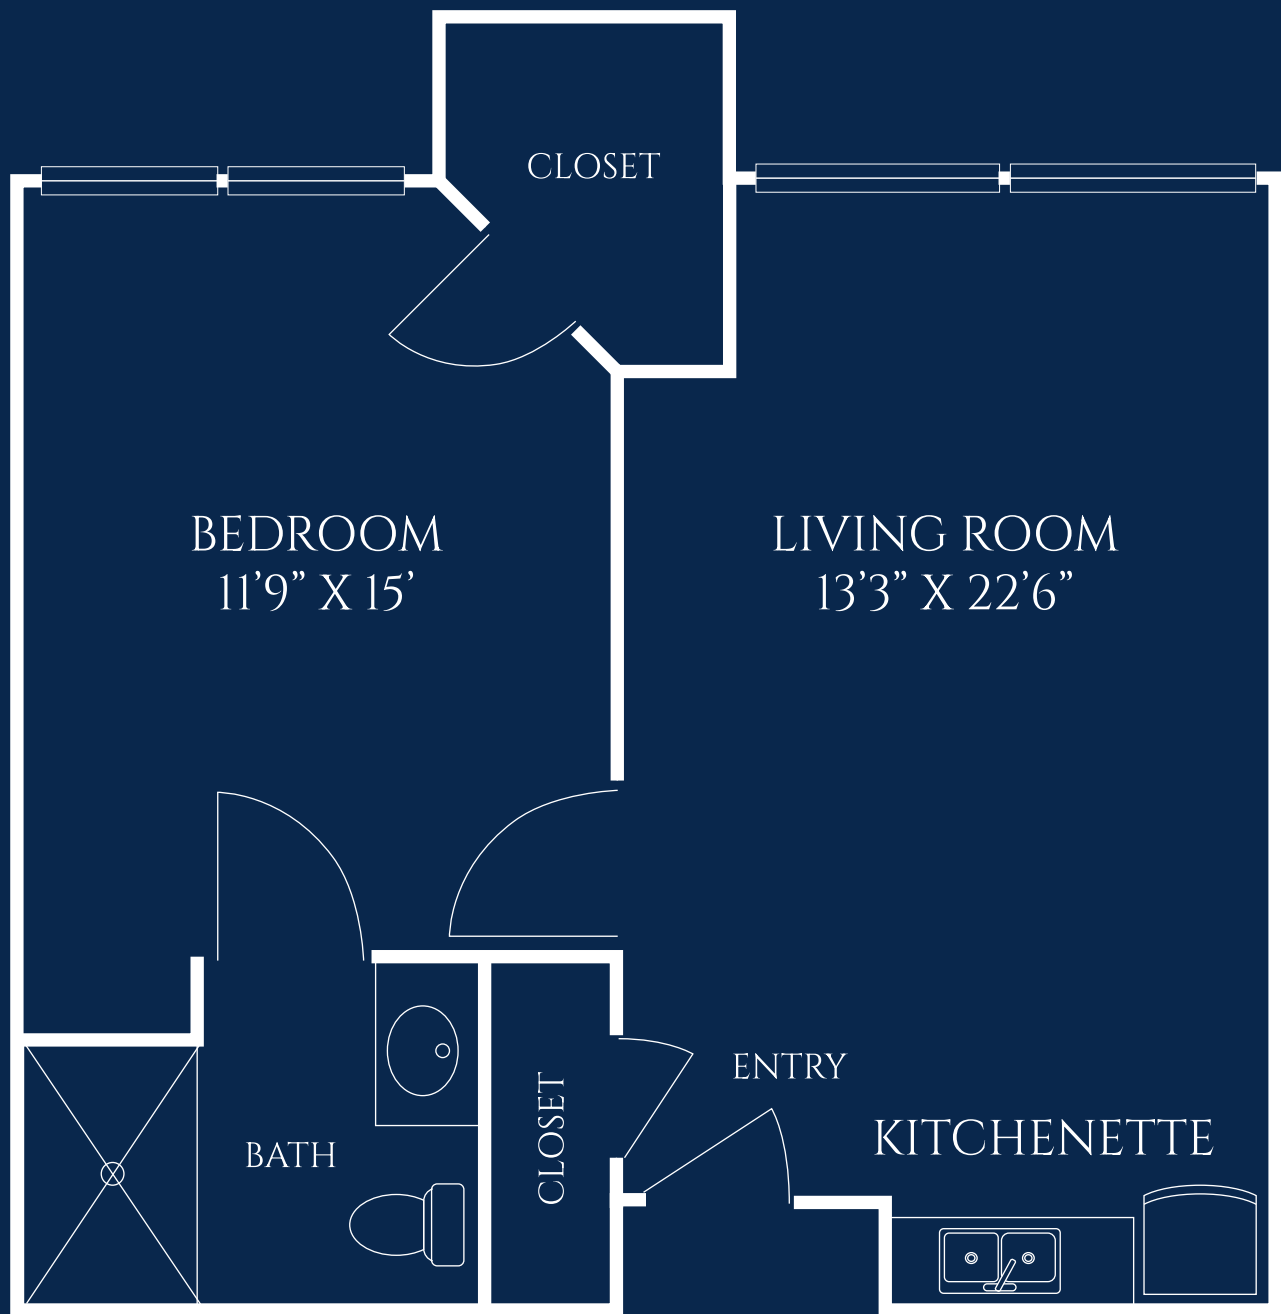

Dahlia

ONE BEDROOM
STARTING AT 575 SQ. FT.

Floor plans are not to scale and are shown for comparative purposes only. Actual condominium plans and balcony/patio sizes may vary. The accuracy of square footage is deemed reliable but not guaranteed and should be independently verified through personal inspection.

THE CARLOTTA
IVY SIGNATURE LIVING