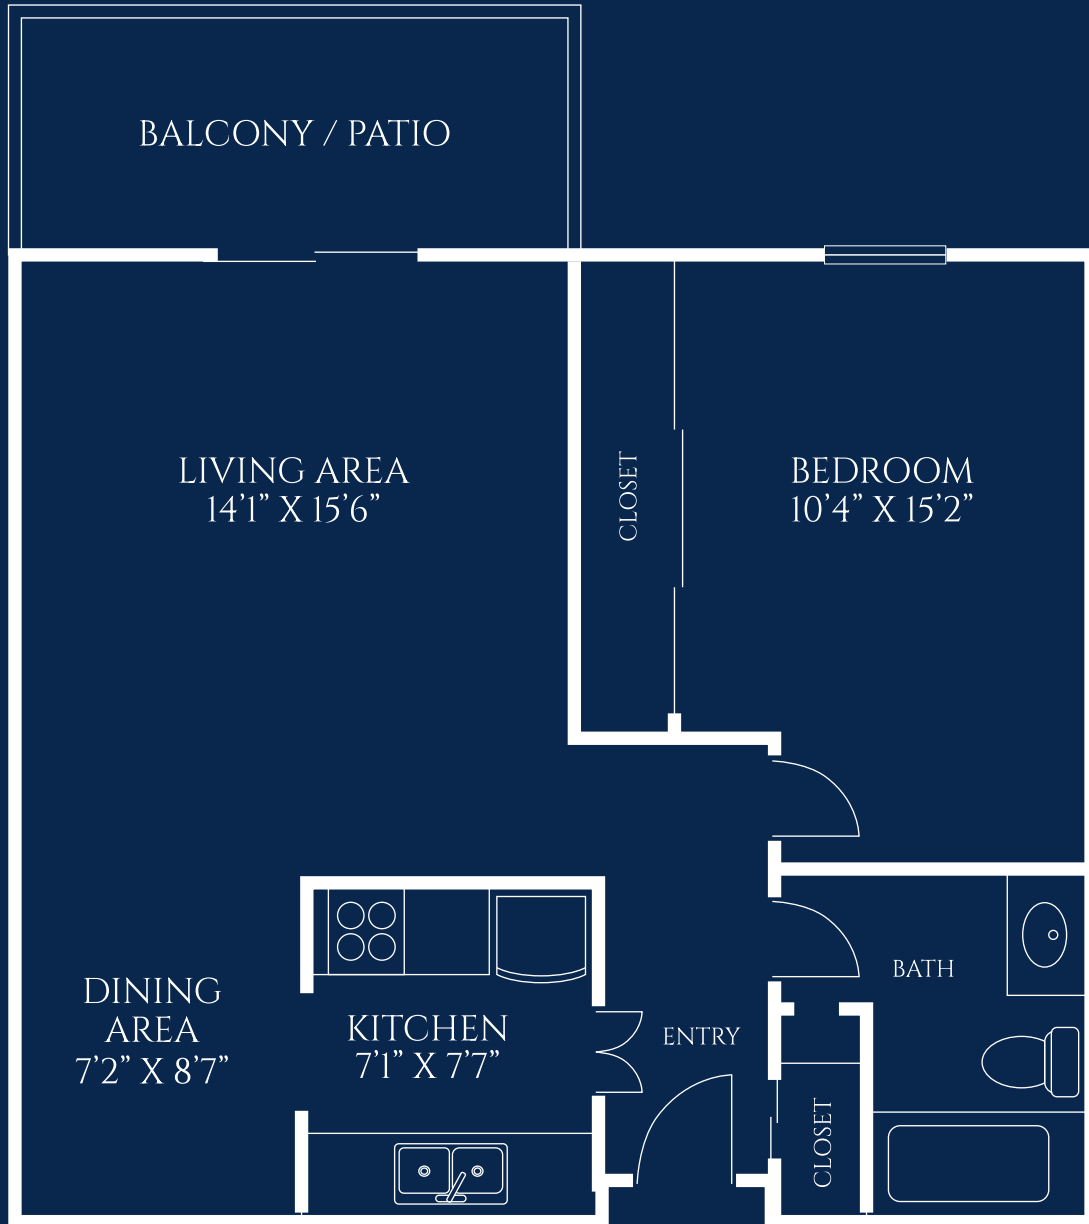

## ONE BEDROOM

STARTING AT 690 SQ. FT.

Floor plans are not to scale and are shown for comparative purposes only. Actual condominium plans and balcony/patio sizes may vary. The accuracy of square footage is deemed reliable but not guaranteed and should be independently verified through personal inspection.

THE CARLOTTA  
IVY SIGNATURE LIVING