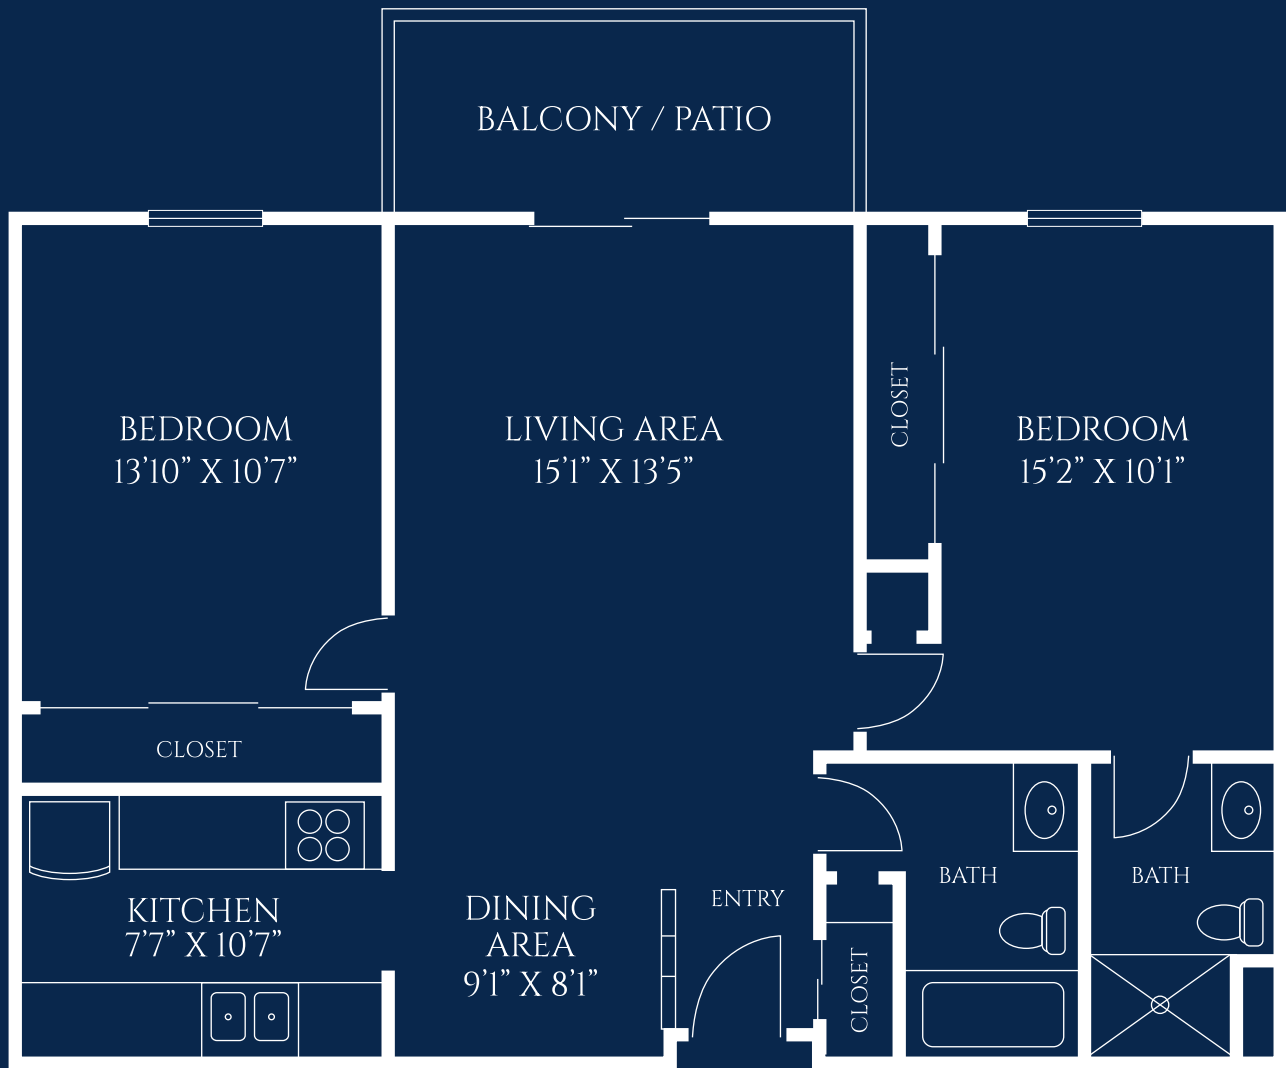

Montaña

TWO BEDROOM
STARTING AT 940 SQ. FT.

Floor plans are not to scale and are shown for comparative purposes only. Actual condominium plans and balcony/patio sizes may vary. The accuracy of square footage is deemed reliable but not guaranteed and should be independently verified through personal inspection.

THE CARLOTTA
IVY SIGNATURE LIVING