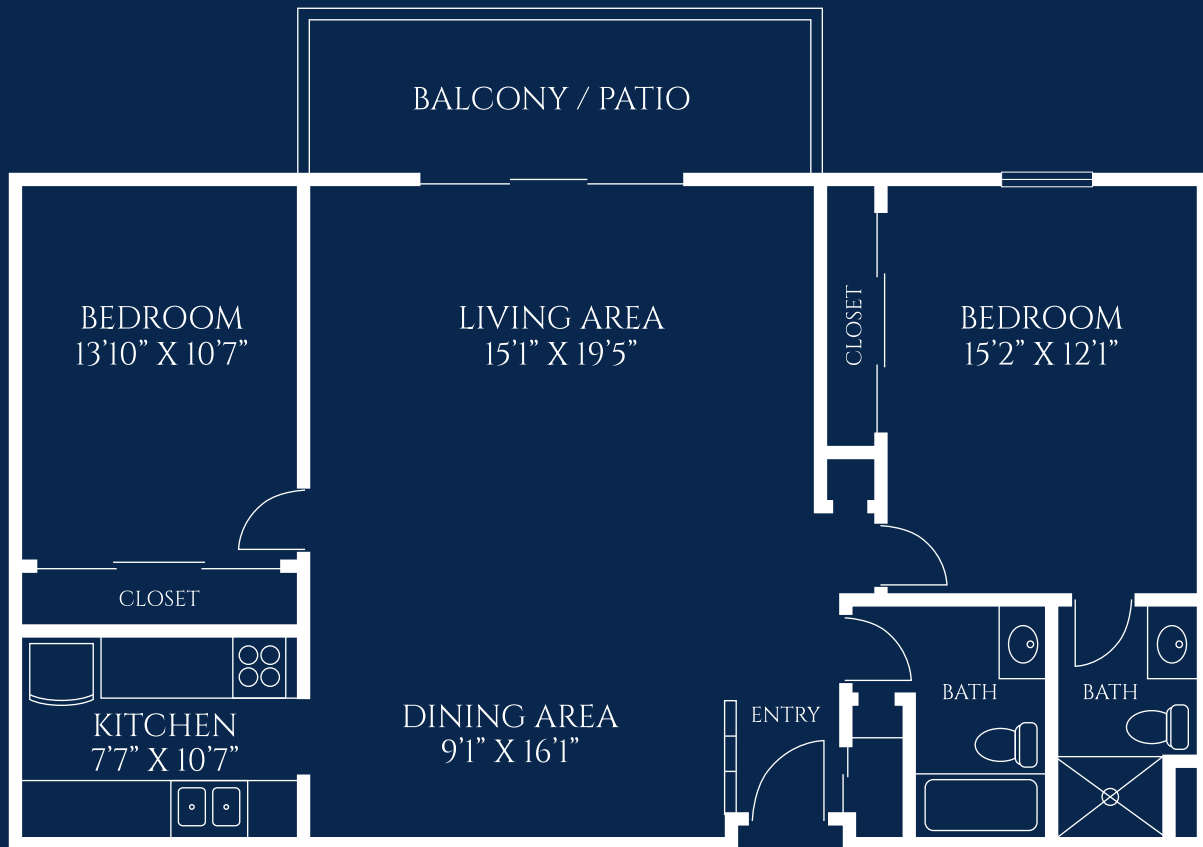

Santa Rosa

ONE BEDROOM
STARTING AT 1140 SQ. FT.

Floor plans are not to scale and are shown for comparative purposes only. Actual condominium plans and balcony/patio sizes may vary. The accuracy of square footage is deemed reliable but not guaranteed and should be independently verified through personal inspection.

THE CARLOTTA
IVY SIGNATURE LIVING