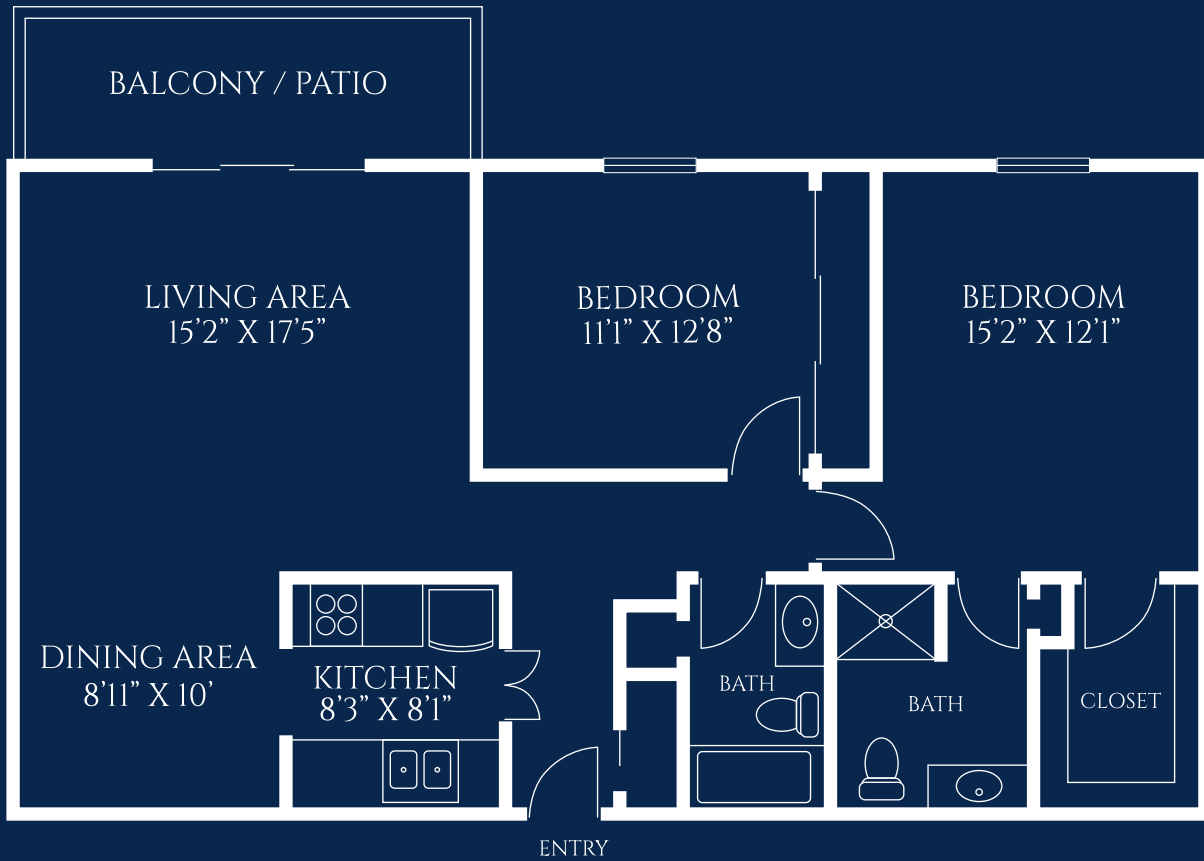

San Jacinto

TWO BEDROOM
STARTING AT 1140 SQ. FT.

Floor plans are not to scale and are shown for comparative purposes only. Actual condominium plans and balcony/patio sizes may vary. The accuracy of square footage is deemed reliable but not guaranteed and should be independently verified through personal inspection.

THE CARLOTTA
IVY SIGNATURE LIVING