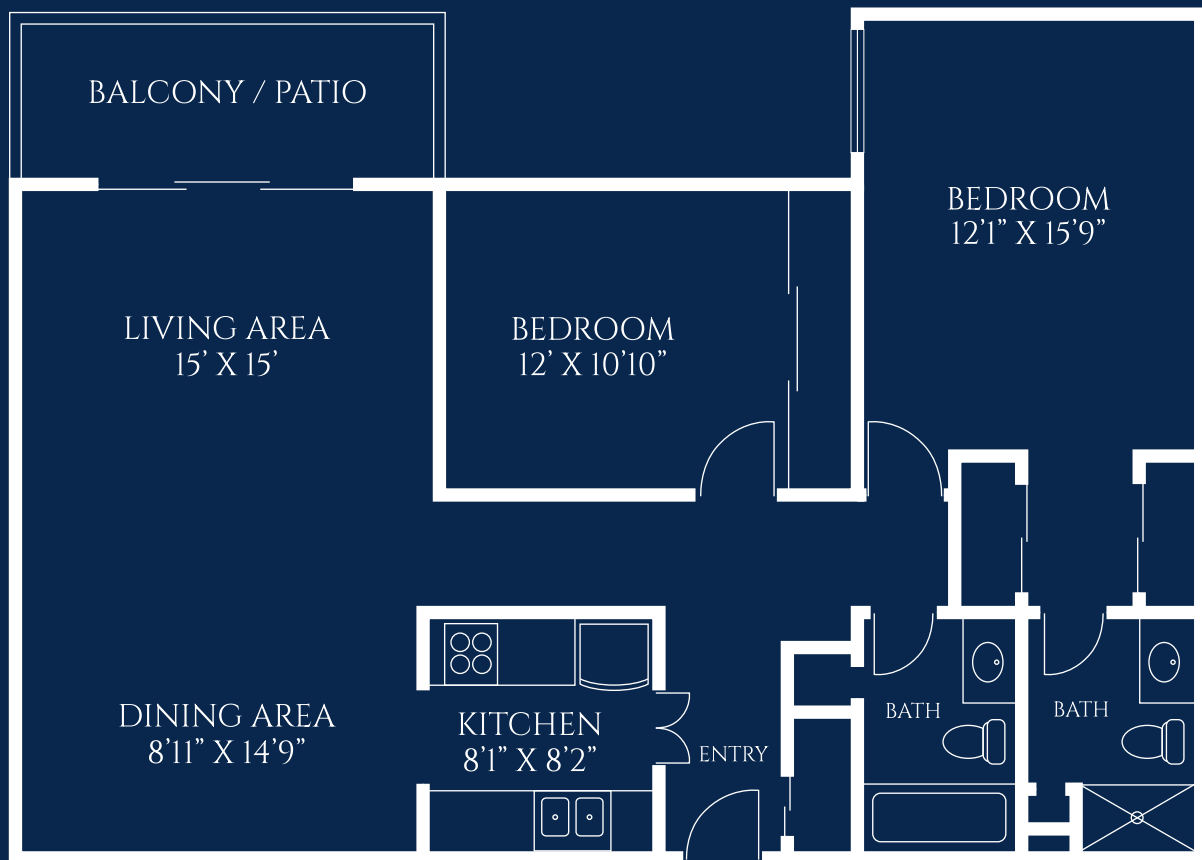

San Gorgiono

TWO BEDROOM
STARTING AT 1140 SQ. FT.

Floor plans are not to scale and are shown for comparative purposes only. Actual condominium plans and balcony/patio sizes may vary. The accuracy of square footage is deemed reliable but not guaranteed and should be independently verified through personal inspection.

THE CARLOTTA
IVY SIGNATURE LIVING