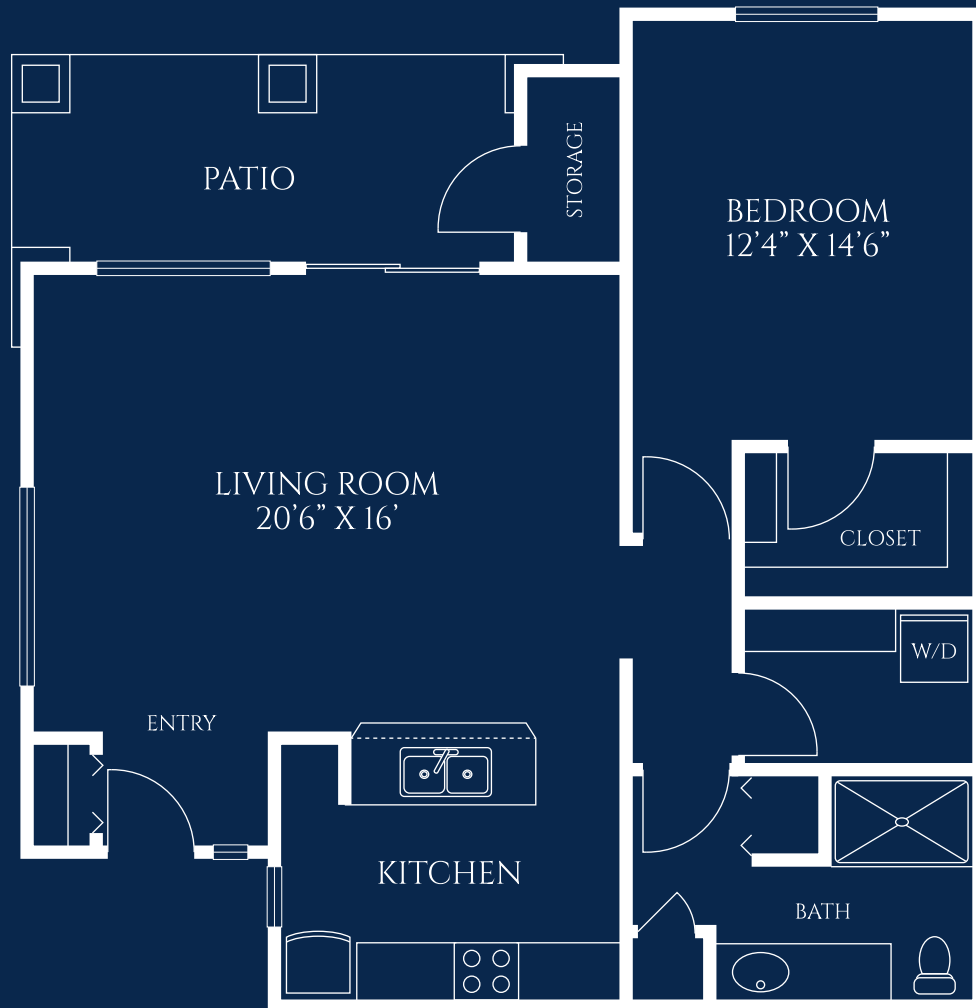

Verbena

ONE BEDROOM CASITA
STARTING AT 950 SQ. FT.

Floor plans are not to scale and are shown for comparative purposes only. Actual condominium plans and balcony/patio sizes may vary. The accuracy of square footage is deemed reliable but not guaranteed and should be independently verified through personal inspection.

THE CARLOTTA
IVY SIGNATURE LIVING