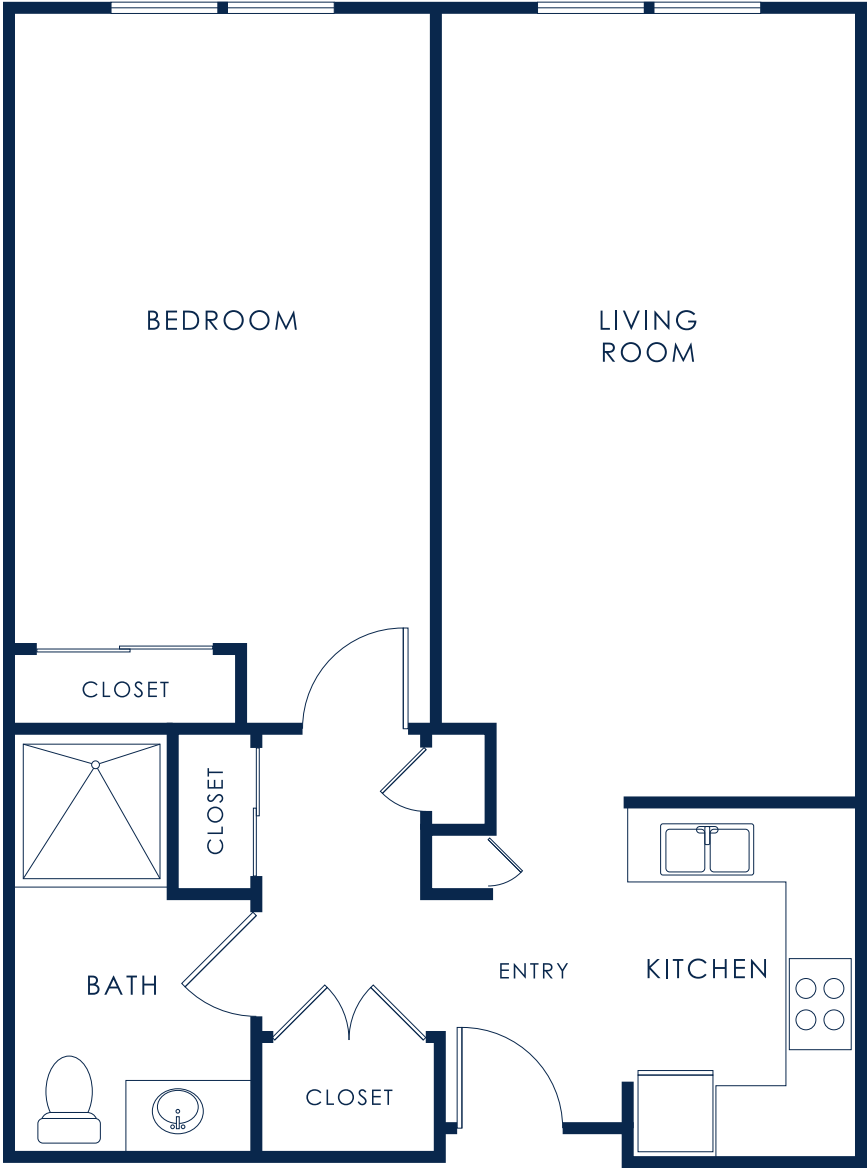

# Cascade

**ONE BEDROOM**  
STARTING AT 790 SQ.FT.

Floor plan style and size may vary.