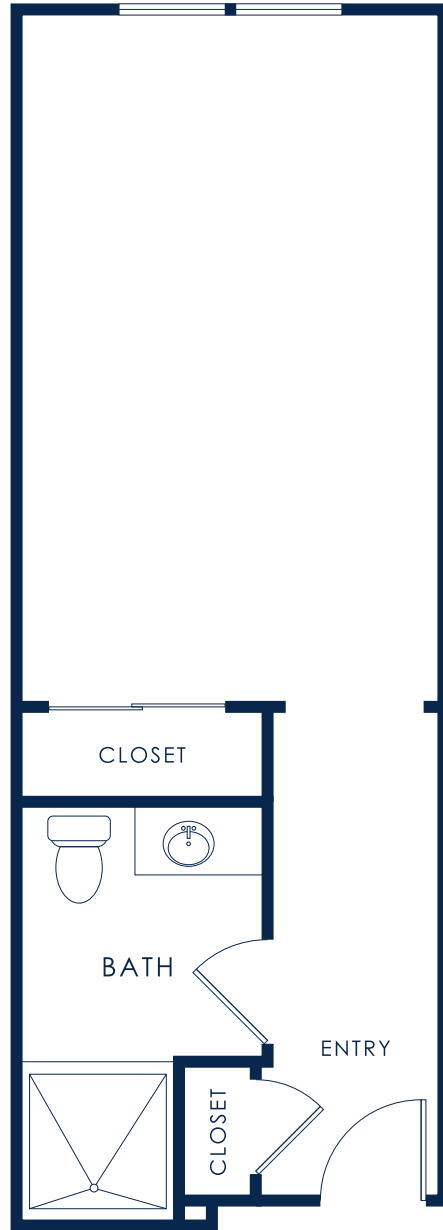

Mendocino

EVERGREEN MEMORY CARE

PRIVATE STUDIO

STARTING AT 400 SQ.FT.

Floor plan style and size may vary.

THE IVY
Blue Oaks