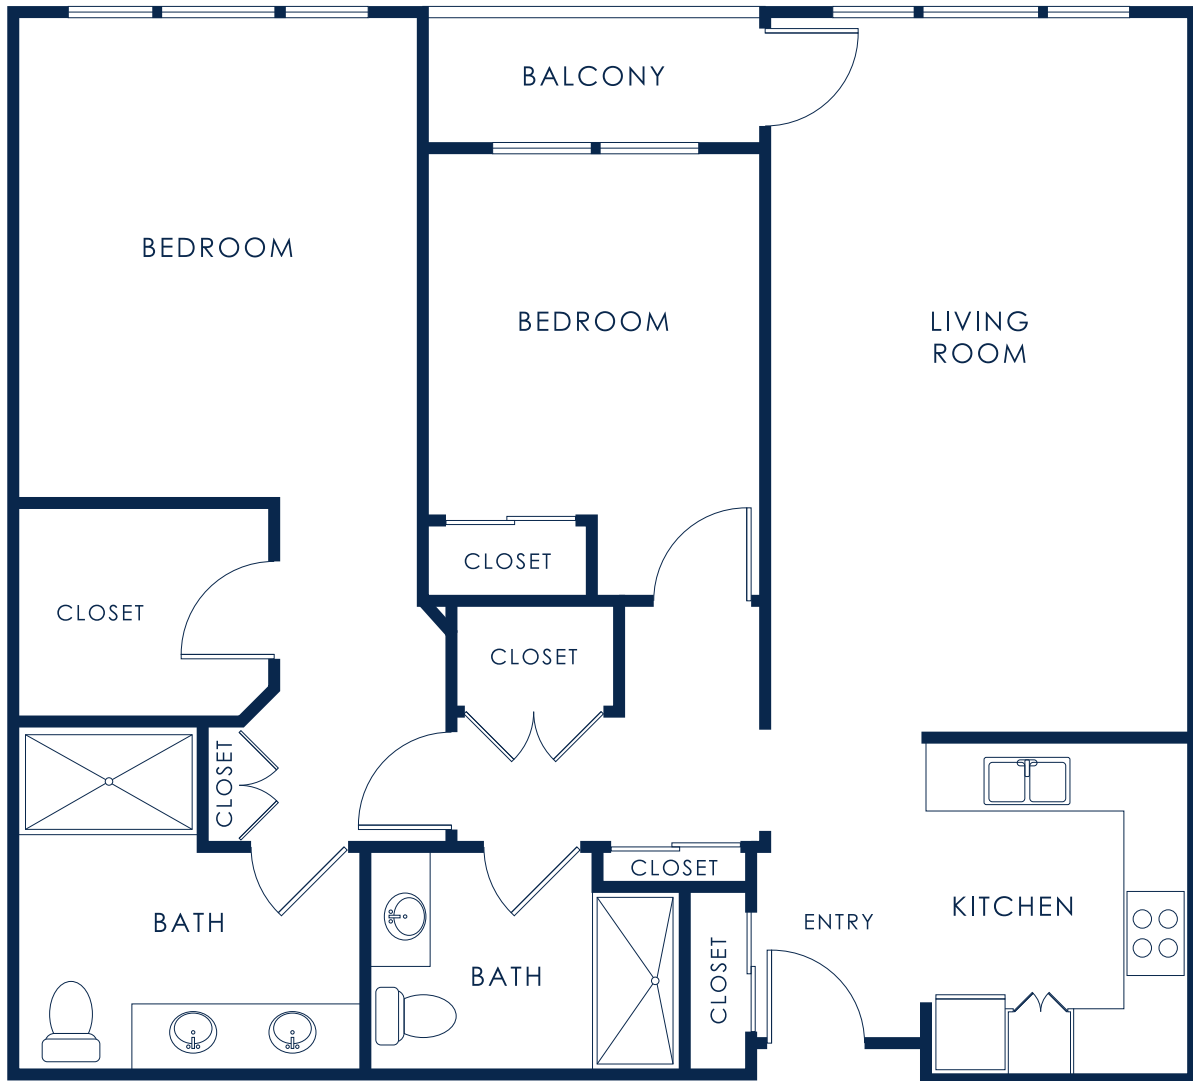

Sierra

TWO BEDROOM
STARTING AT 1140 SQ.FT.

Floor plan style and size may vary.

THE IVY
Blue Oaks