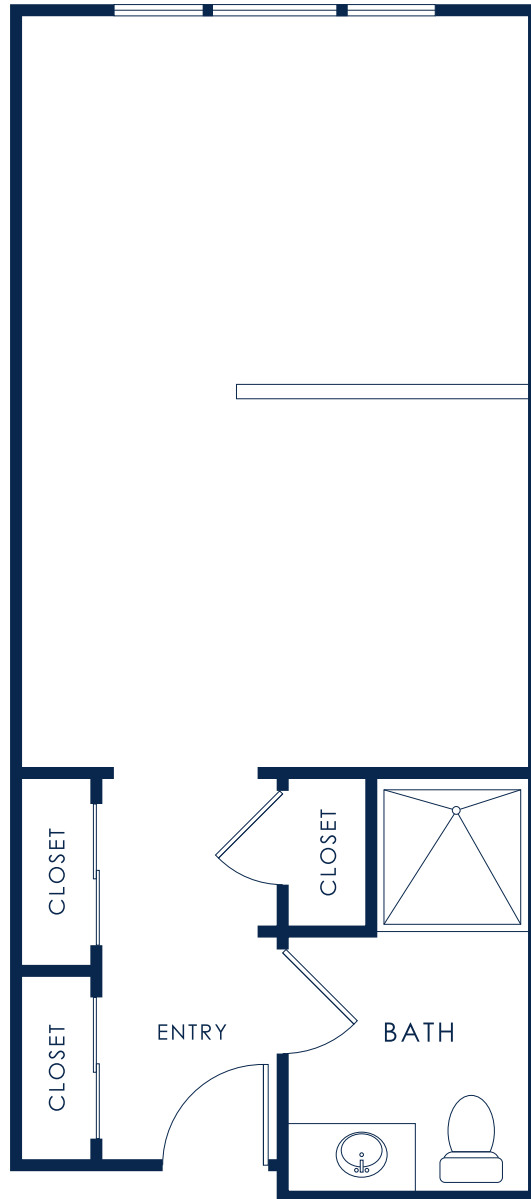

Trinity

EVERGREEN MEMORY CARE

COMPANION SUITE

STARTING AT 490 SQ.FT.

Floor plan style and size may vary.

THE IVY
Blue Oaks