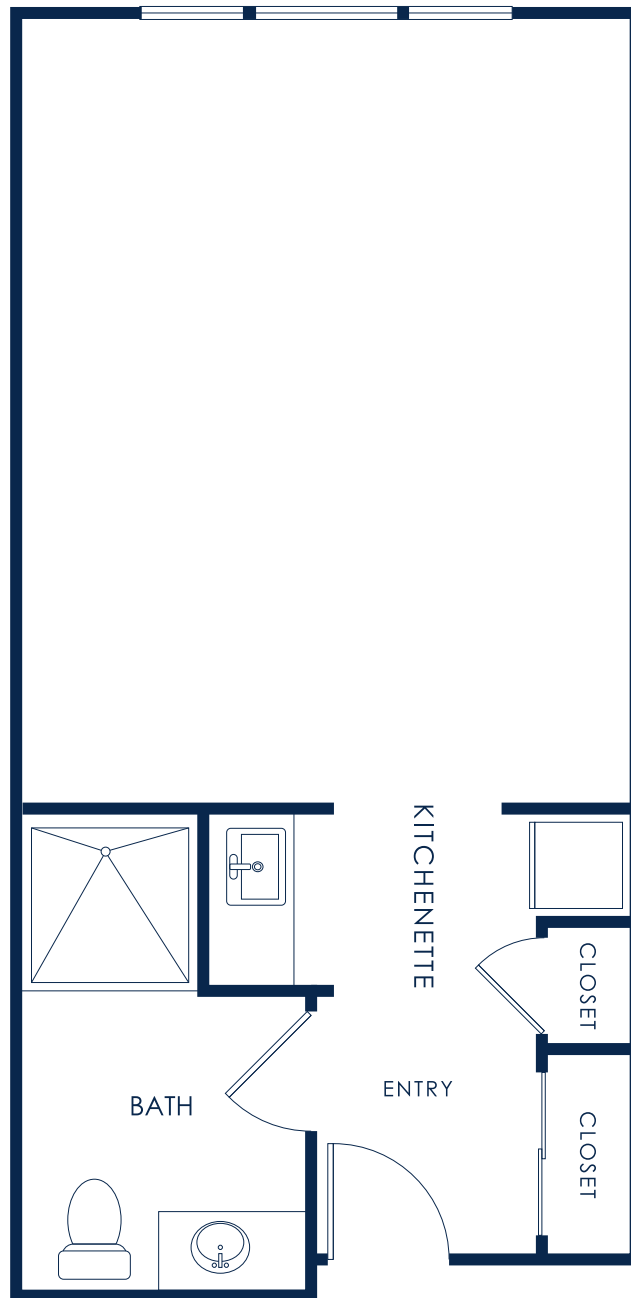

# Larkspur

**STUDIO SUITE**  
STARTING AT 480 SQ.FT.

Floor plan style and size may vary.

**THE IVY**  
*Blue Oaks*