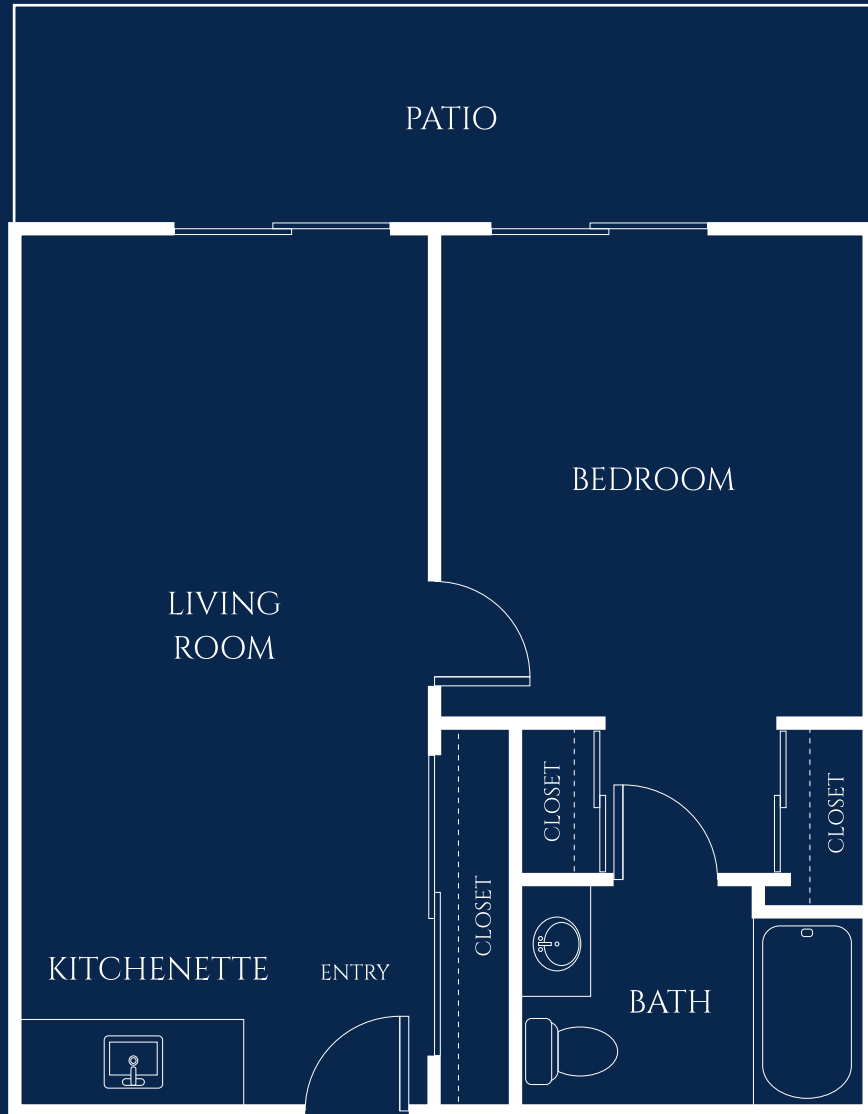

Dahlia

ONE BEDROOM
STARTING AT 527 SQ. FT.

Floor plan style and size may vary.

THE IVY
Hawaii Kai