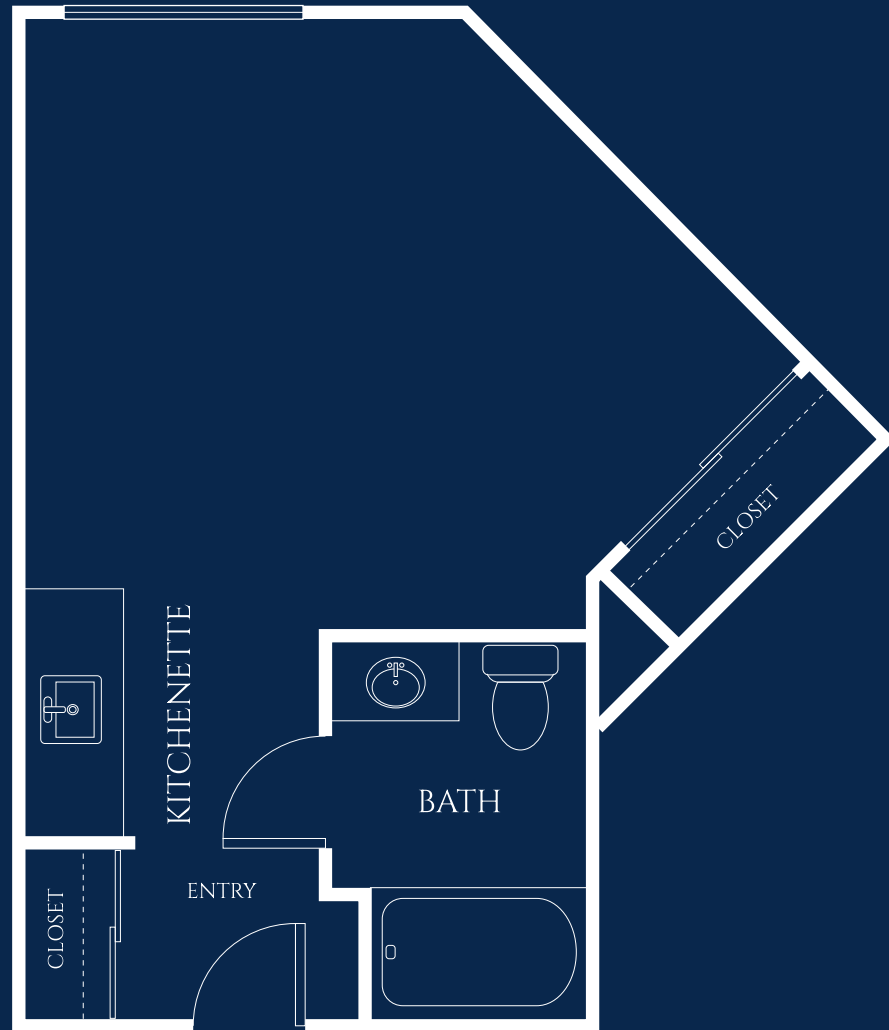

# *Freesia*

## PRIVATE STUDIO

STARTING AT 369 SQ. FT.

Floor plan style and size may vary.

THE IVY  
*Hawaii Kai*