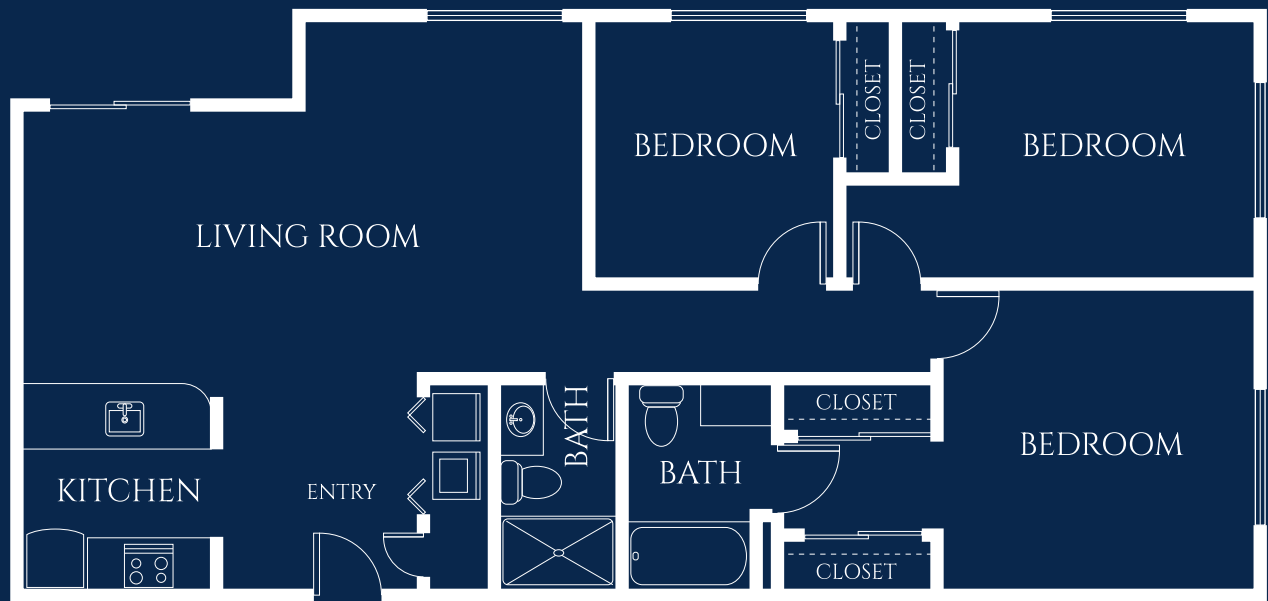

Plumeria

THREE BEDROOM
STARTING AT 1261 SQ. FT.

Floor plan style and size may vary.

THE IVY
Hawaii Kai