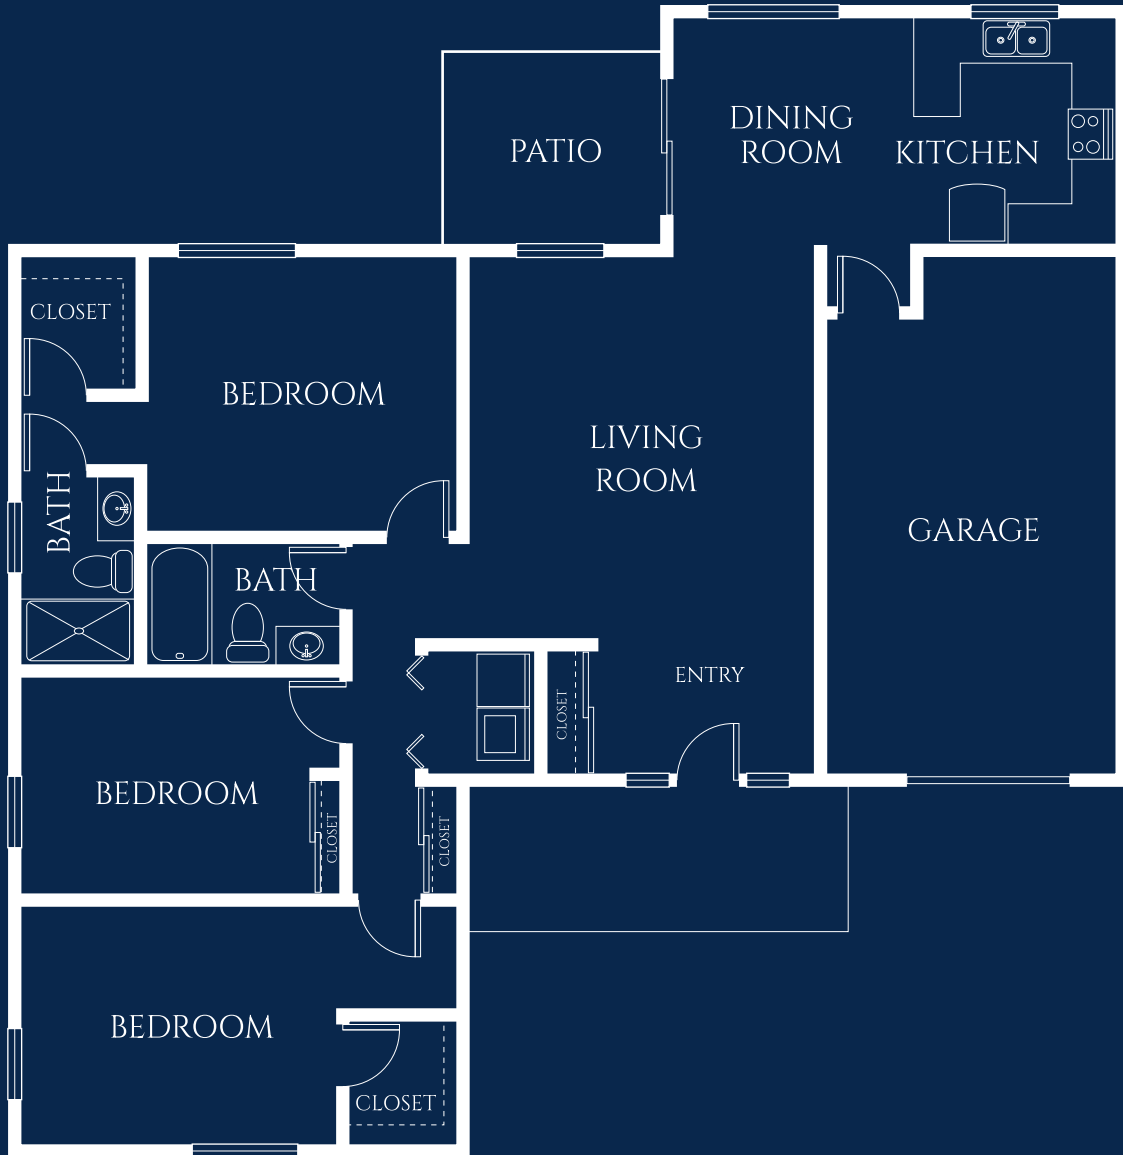

Plumeria Deluxe

THREE BEDROOM W/GARAGE
STARTING AT 1261 SQ. FT.

Floor plan style and size may vary.

THE IVY
Hawaii Kai