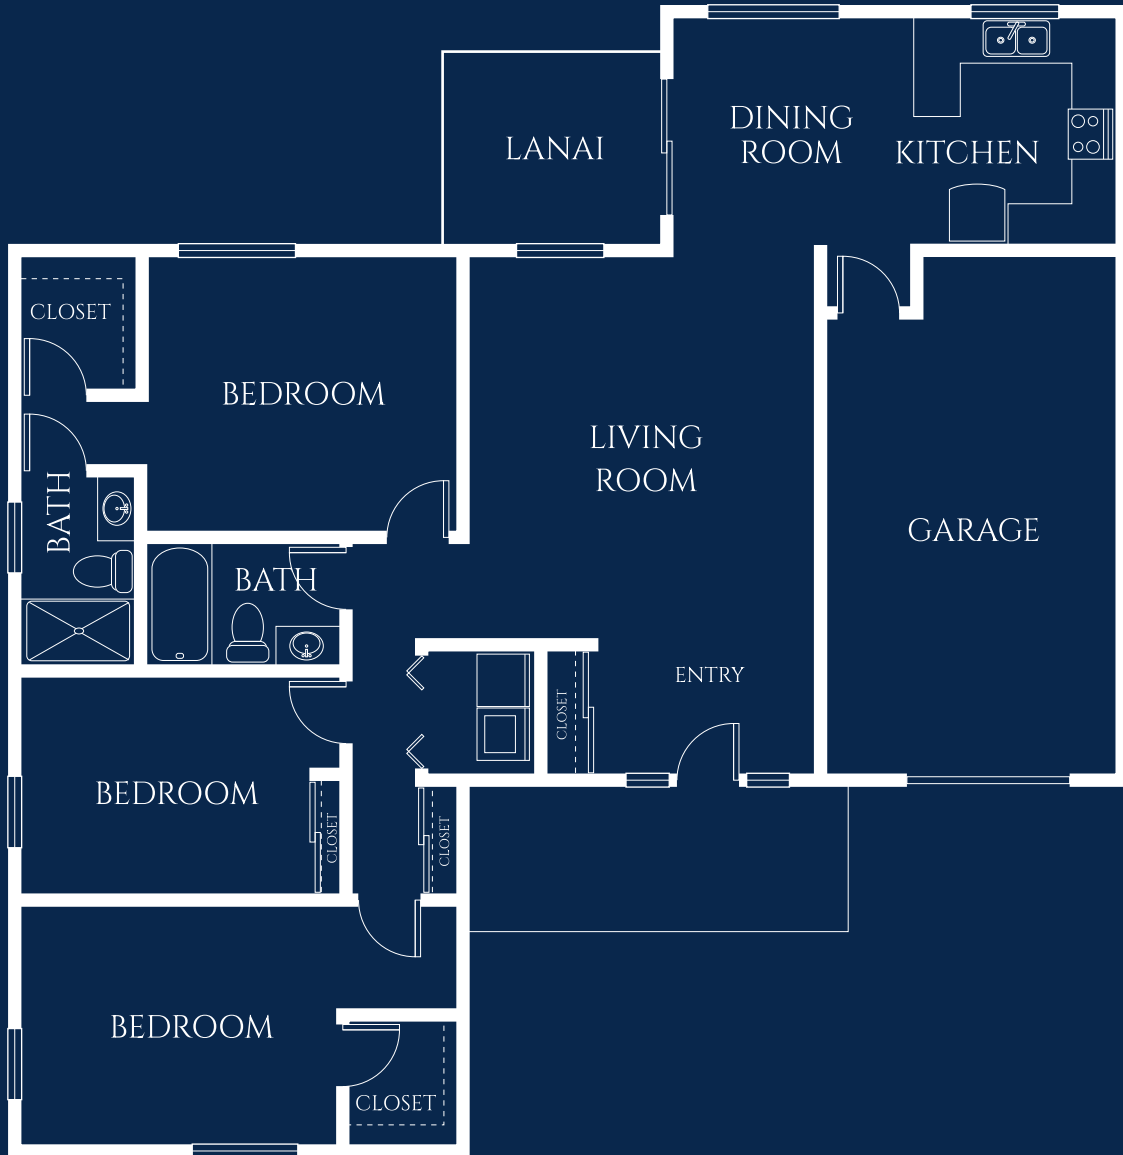

Plumeria Cottage

THREE BEDROOM W/GARAGE
STARTING AT 1627 SQ. FT.

Floor plan style and size may vary.

THE IVY
Hawaii Kai