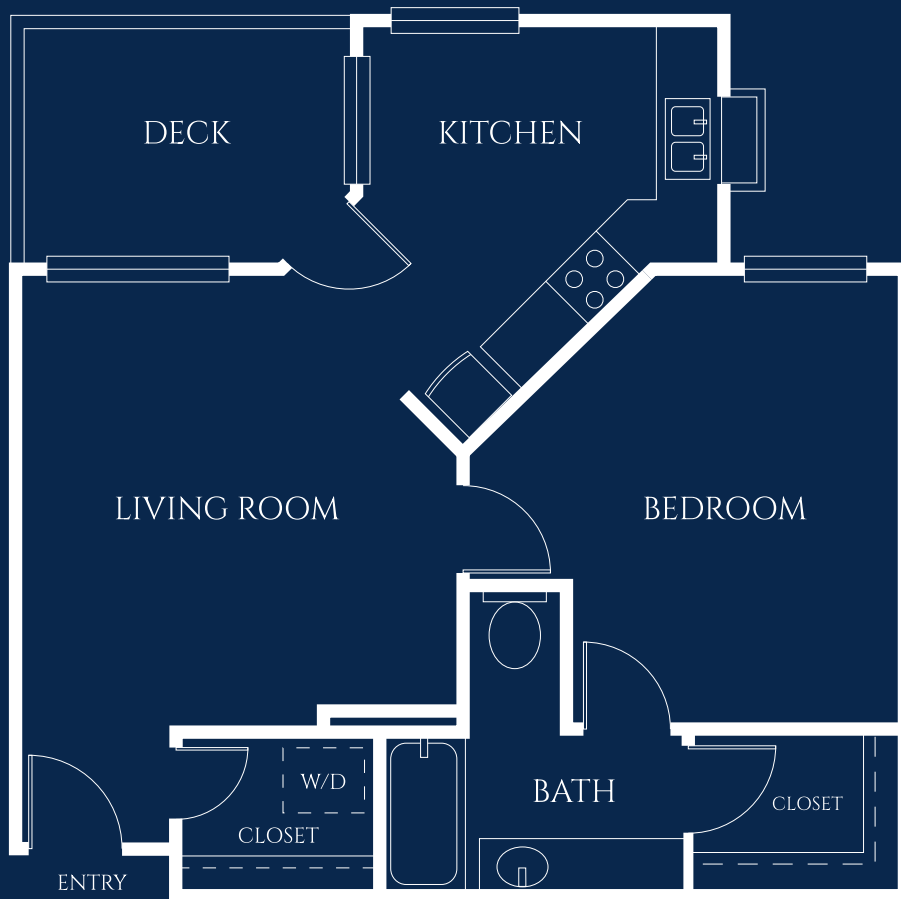

Dahlia

ONE BEDROOM

STARTING AT 683 SQ. FT.

THE IVY
Wellington