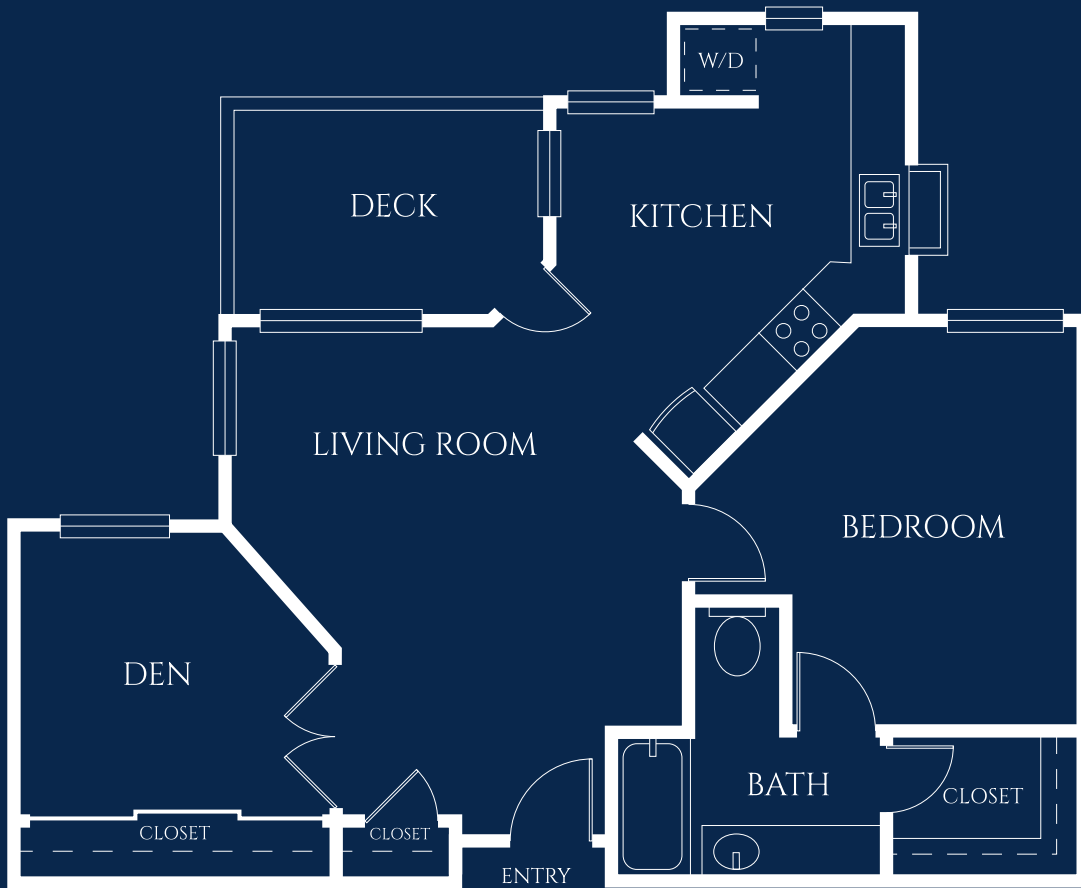

Dahlia Suite

ONE BEDROOM W/DEN

STARTING AT 869 SQ. FT.

THE IVY
Wellington