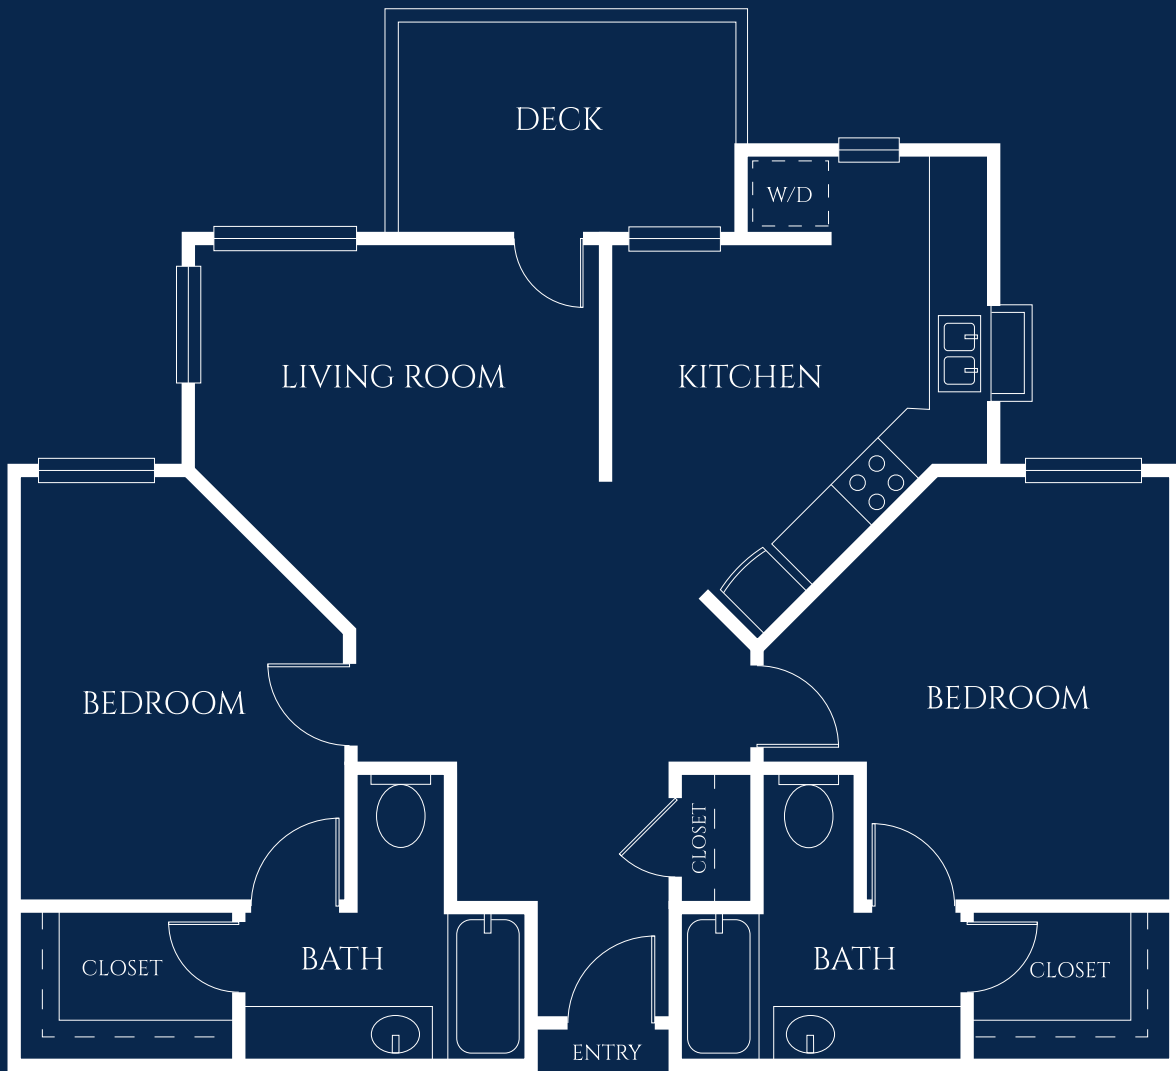

Wisteria

TWO BEDROOM, TWO BATH
STARTING AT 1068 SQ. FT.

THE IVY
Wellington