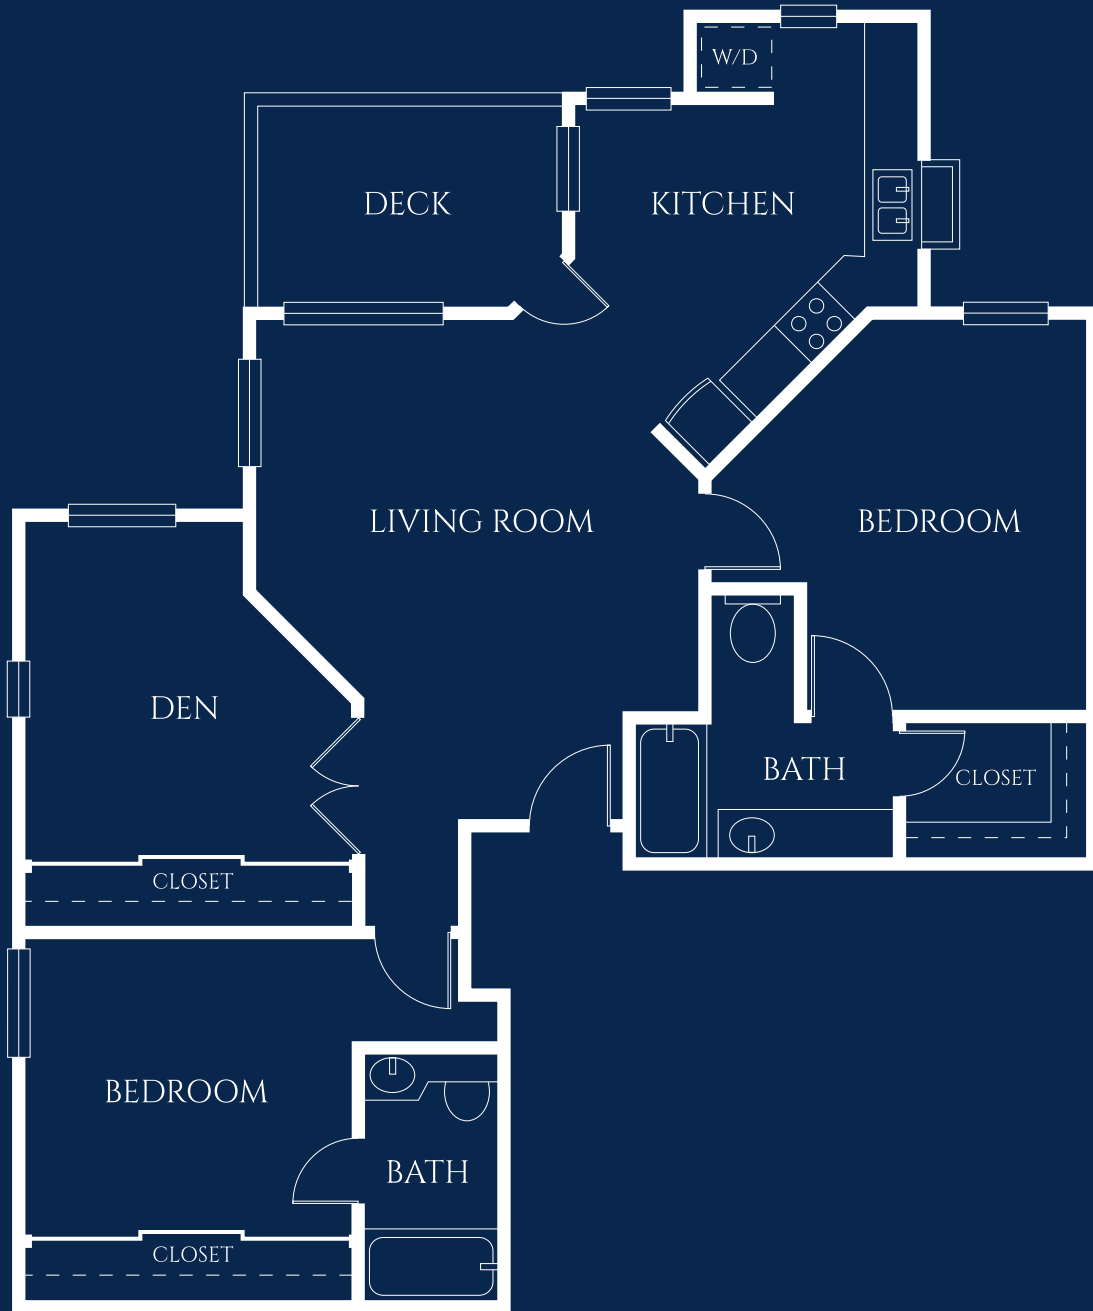

Wisteria Suite

TWO BEDROOM, TWO BATH
STARTING AT 1193 SQ. FT.

THE IVY
Wellington