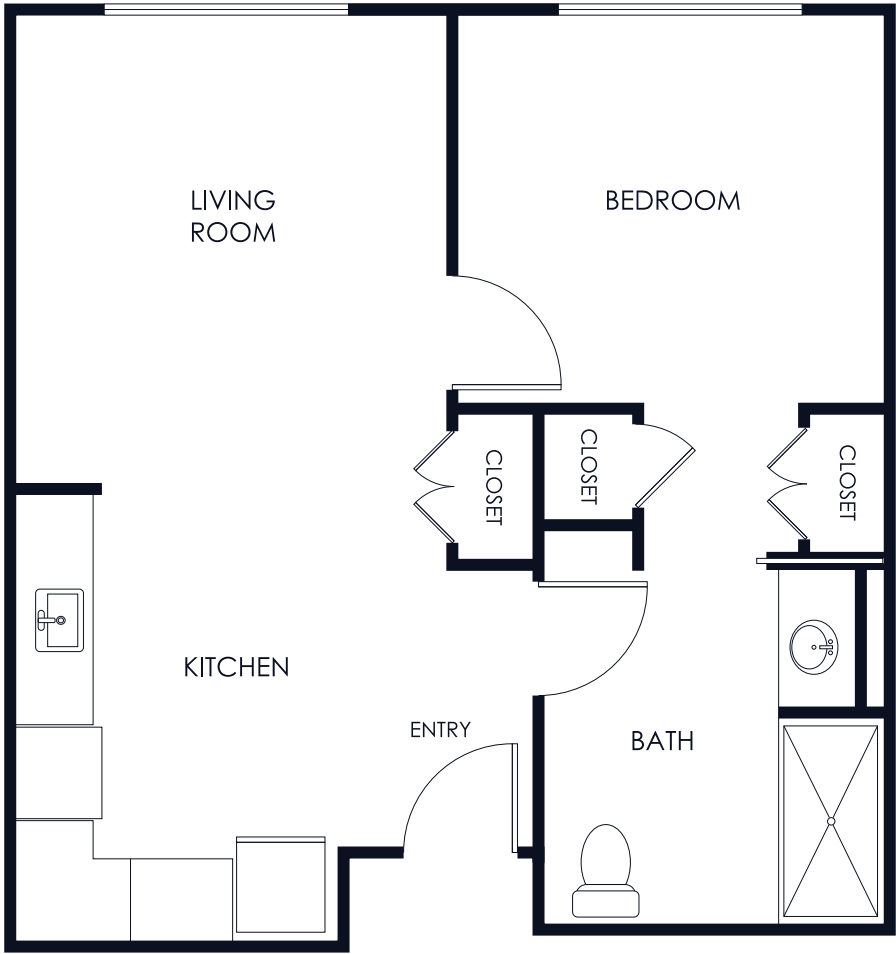

# Cascade

**ONE BEDROOM**  
STARTING AT 580 SQ.FT.

Floor plan style and size may vary.