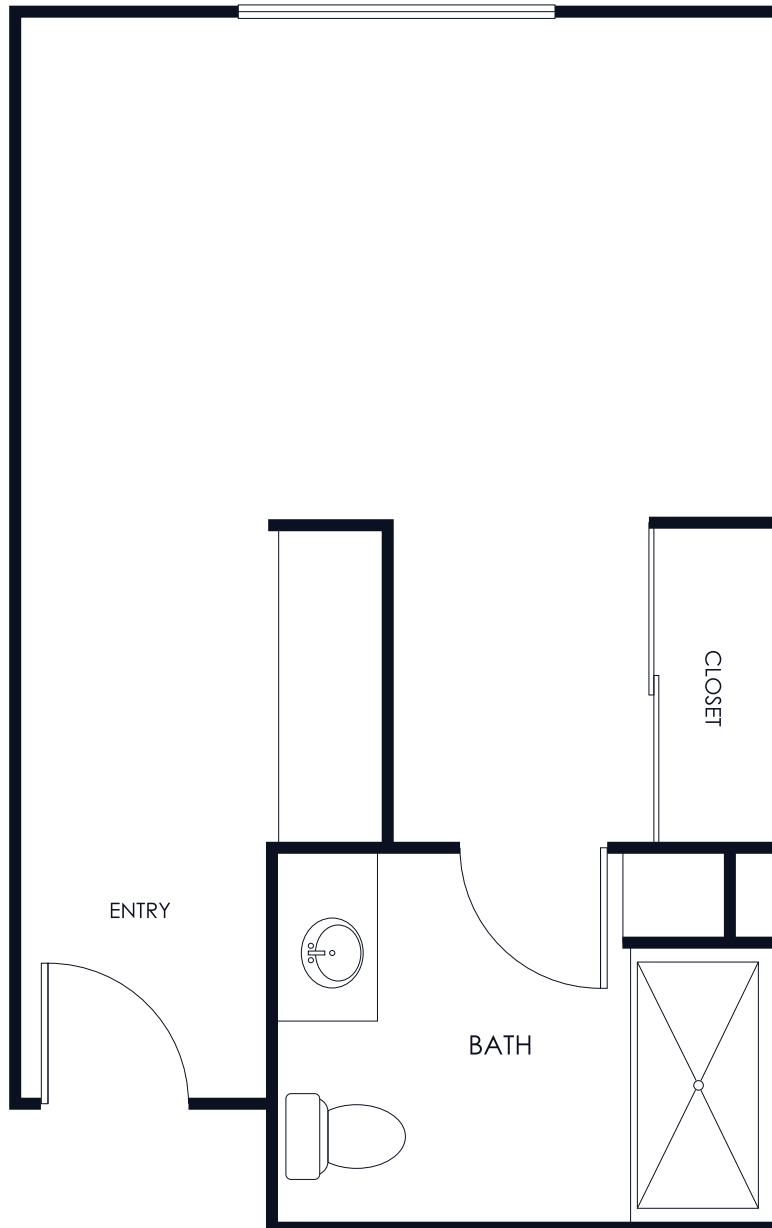

## PRIVATE STUDIO

STARTING AT 385 SQ.FT.

Floor plan style and size may vary.

  
**THE RIDGE**  
WESTLAKE VILLAGE