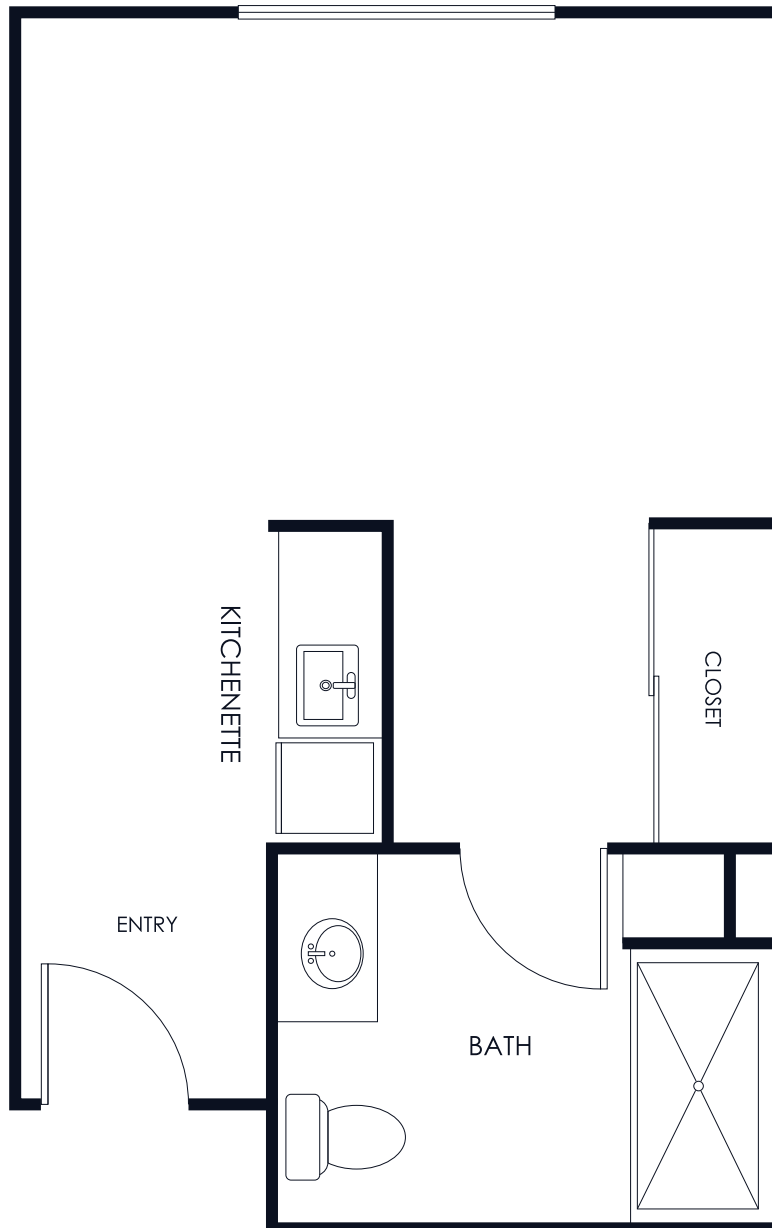

## STUDIO

STARTING AT 385 SQ.FT.

Floor plan style and size may vary.

  
**THE RIDGE**  
WESTLAKE VILLAGE