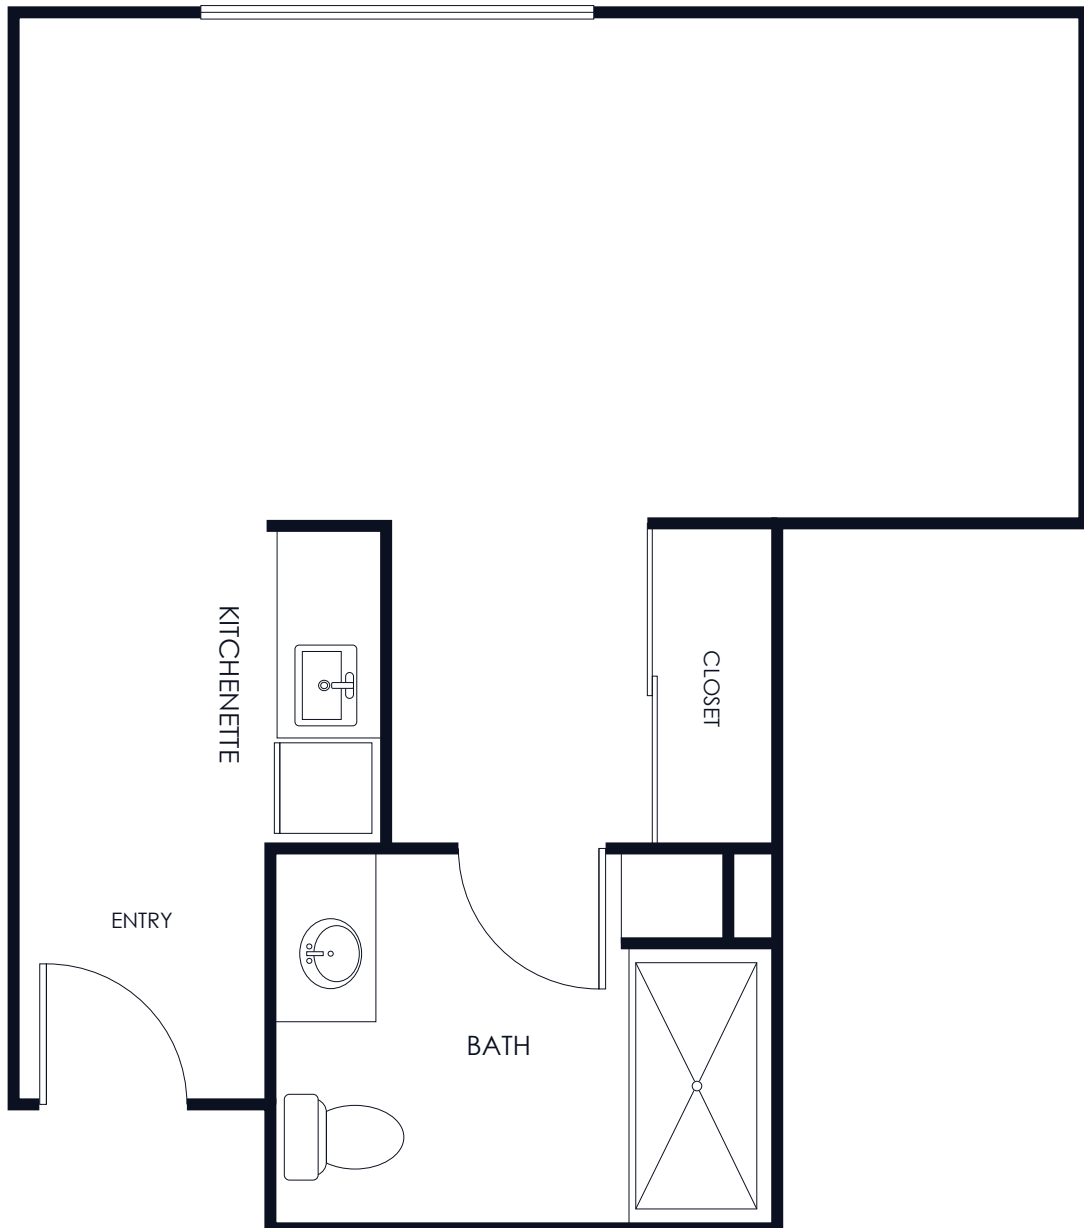

Larkspur

STUDIO SUITE

STARTING AT 450 SQ.FT.

Floor plan style and size may vary.

THE RIDGE
WESTLAKE VILLAGE