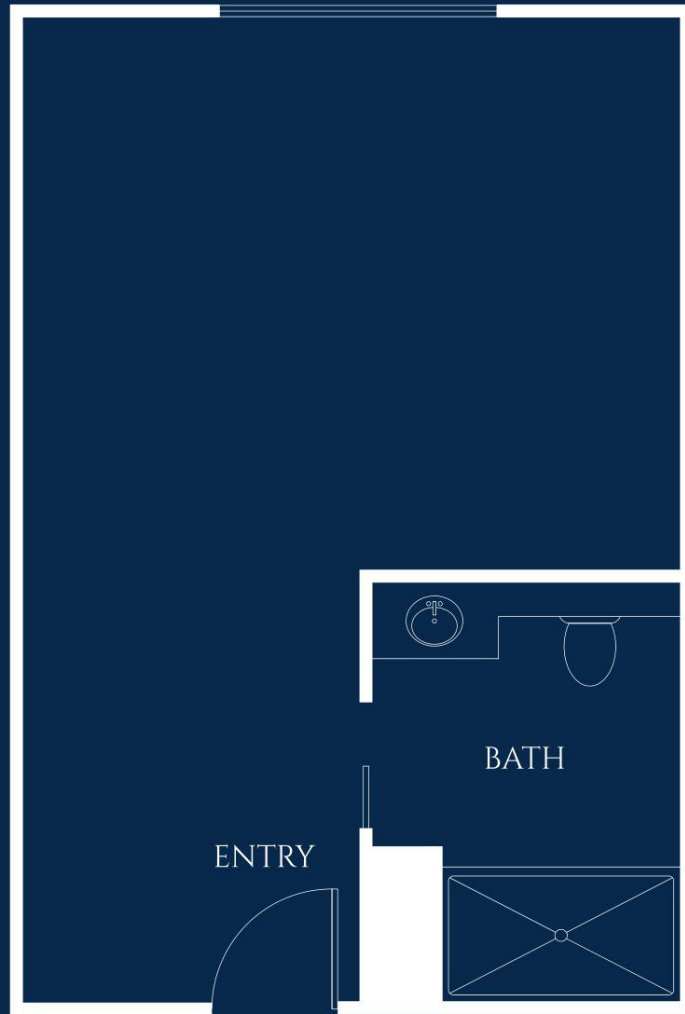

Aster Suite

EVERGREEN MEMORY CARE

PRIVATE STUDIO

STARTING AT 418 SQ. FT.

Floor plan style and size may vary.

IVY PARK
at Walnut Creek